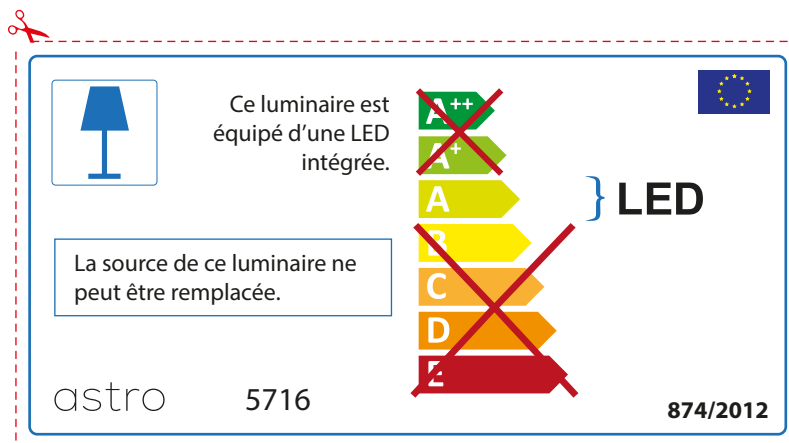

ENGLISH

Please check lamp dimensions for suitable fitting with your luminaire, as lamp sizes may vary between brands

astro 5716

 This luminaire contains built-in LED lamps.

~~A++~~
~~A+~~
A } LED
~~B~~
~~C~~
~~D~~
~~E~~

The LED lamps cannot be changed in the luminaire.

874/2012 

 This luminaire contains built-in LED lamps. 

The LED lamps cannot be changed in the luminaire.

~~A++~~
~~A+~~
A } LED
~~B~~
~~C~~
~~D~~
~~E~~

astro 5716 874/2012

FRENCH

Prenez soin de vérifier le dimensions des lampes (celles-ci varient selon les fournisseurs) afin de vous assurer qu'elles rentrent physiquement dans le luminaire

ITALIAN

Si prega di verificare le dimensioni della lampada per il montaggio adatto con il suo apparecchio di illuminazione, perché le dimensioni della lampada può variare tra le marche