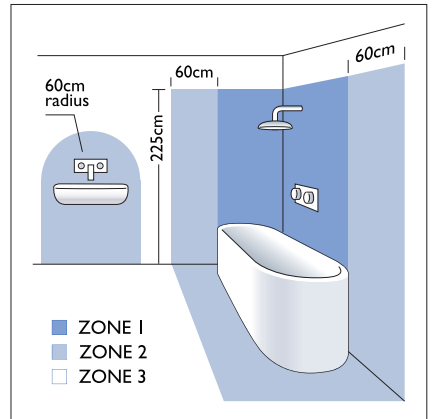

7462 Semi Flush Unit

astro

1 x 60w E27		excl.
----------------	--	-------

Zone	3
------	----------

x 12

Astro Lighting Ltd.
G2 River Way, Harlow
CM20 2DP, Great Britain

T: +44 (0) 1279 427001
F: +44 (0) 1279 427002
sales@astrolighting.co.uk
www.astrolighting.co.uk