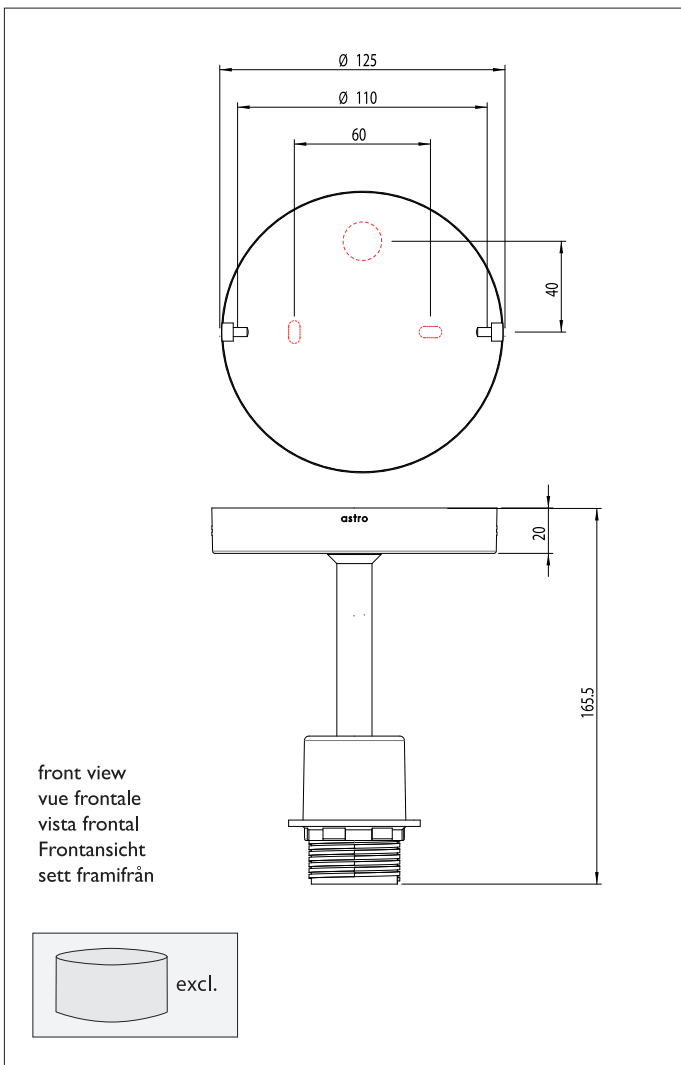

7462 Semi Flush Unit

astro

1 x 60w E27		excl.
----------------	--	-------

Zone	3
------	----------

x 12

Astro Lighting Ltd.
G2 River Way, Harlow
CM20 2DP, Great Britain

T: +44 (0) 1279 427001
F: +44 (0) 1279 427002
sales@astrolighting.co.uk
www.astrolighting.co.uk