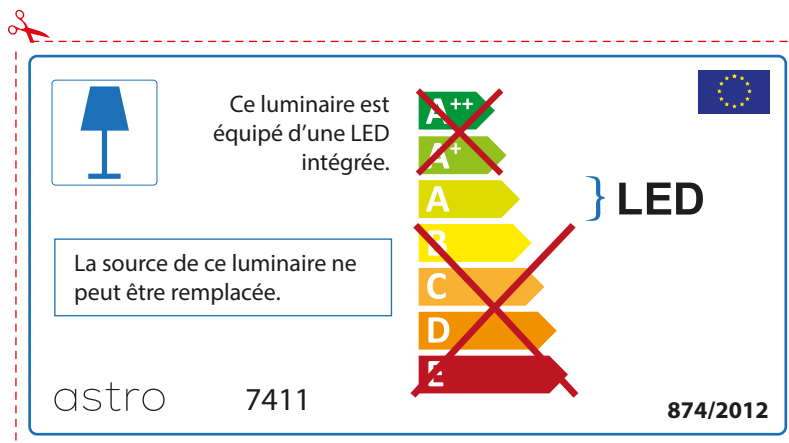

ENGLISH

Please check lamp dimensions for suitable fitting with your luminaire, as lamp sizes may vary between brands

astro 7411

 This luminaire contains built-in LED lamps.

~~A++~~
~~A+~~
A } LED
~~B~~
~~C~~
~~D~~
~~E~~

The LED lamps cannot be changed in the luminaire.

874/2012 

 This luminaire contains built-in LED lamps. 

The LED lamps cannot be changed in the luminaire.

~~A++~~
~~A+~~
A } LED
~~B~~
~~C~~
~~D~~
~~E~~

astro 7411 874/2012

FRENCH

Prenez soin de vérifier le dimensions des lampes (celles-ci varient selon les fournisseurs) afin de vous assurer qu'elles rentrent physiquement dans le luminaire

ITALIAN

Si prega di verificare le dimensioni della lampada per il montaggio adatto con il suo apparecchio di illuminazione, perché le dimensioni della lampada può variare tra le marche