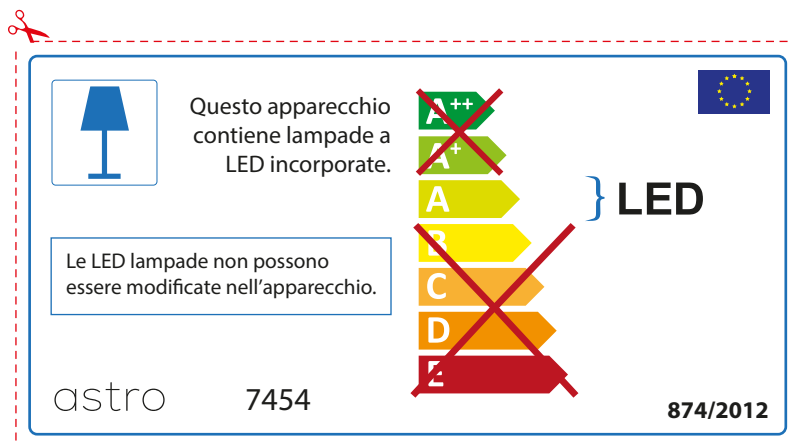

ENGLISH

Please check lamp dimensions for suitable fitting with your luminaire, as lamp sizes may vary between brands

astro 7454

 This luminaire contains built-in LED lamps.

~~A++~~
~~A+~~
A } LED
~~B~~
~~C~~
~~D~~
~~E~~

The LED lamps cannot be changed in the luminaire.

874/2012 

 This luminaire contains built-in LED lamps. 

The LED lamps cannot be changed in the luminaire.

~~A++~~
~~A+~~
A } LED
~~B~~
~~C~~
~~D~~
~~E~~

astro 7454 874/2012

FRENCH

Prenez soin de vérifier le dimensions des lampes (celles-ci varient selon les fournisseurs) afin de vous assurer qu'elles rentrent physiquement dans le luminaire

ITALIAN

Si prega di verificare le dimensioni della lampada per il montaggio adatto con il suo apparecchio di illuminazione, perché le dimensioni della lampada può variare tra le marche