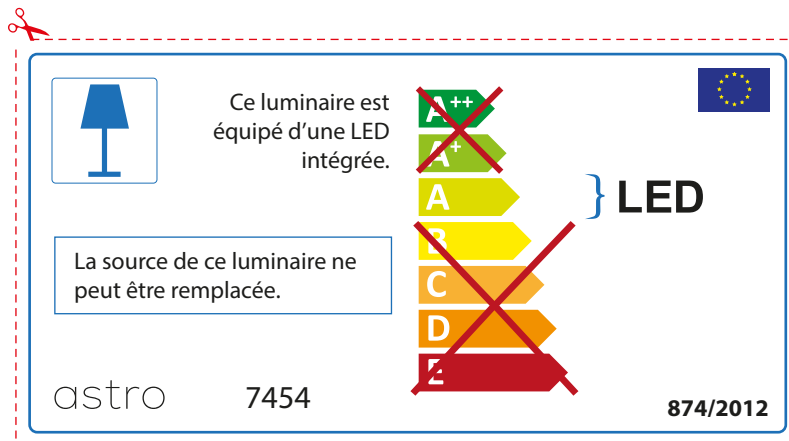

ENGLISH

Please check lamp dimensions for suitable fitting with your luminaire, as lamp sizes may vary between brands

astro 7454

 This luminaire contains built-in LED lamps.

~~A++~~
~~A+~~
A } LED
~~B~~
~~C~~
~~D~~
~~E~~

The LED lamps cannot be changed in the luminaire.

874/2012 

 This luminaire contains built-in LED lamps. 

The LED lamps cannot be changed in the luminaire.

~~A++~~
~~A+~~
A } LED
~~B~~
~~C~~
~~D~~
~~E~~

astro 7454 874/2012

FRENCH

Prenez soin de vérifier le dimensions des lampes (celles-ci varient selon les fournisseurs) afin de vous assurer qu'elles rentrent physiquement dans le luminaire

ITALIAN

Si prega di verificare le dimensioni della lampada per il montaggio adatto con il suo apparecchio di illuminazione, perché le dimensioni della lampada può variare tra le marche