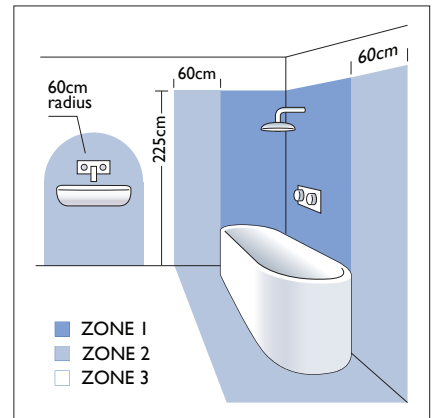

5716 Elva 2700K

 astro

9.6w LED		incl.
700mA Driver		excl.
2700K	CRI 85	

Zone 3

Astro Lighting Ltd.
G2 River Way, Harlow
CM20 2DP, Great Britain

T: +44 (0) 1279 427001
F: +44 (0) 1279 427002
sales@astrolighting.co.uk
www.astrolighting.co.uk