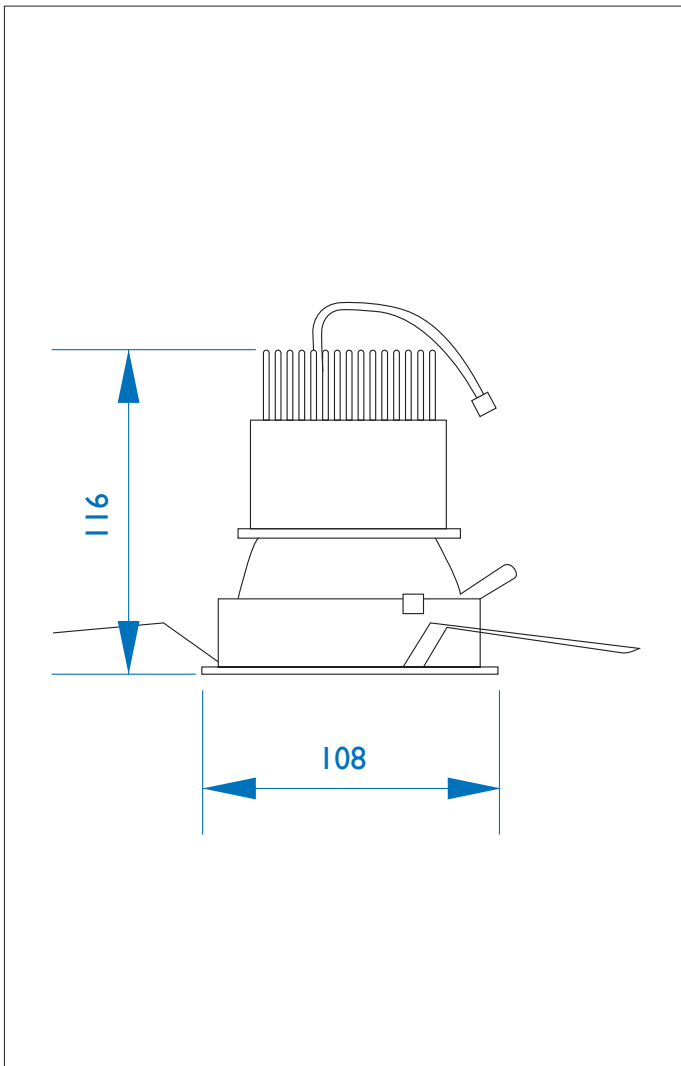

5716 Elva 2700K

 astro

9.6w LED		incl.
700mA Driver		excl.
2700K	CRI 85	

Zone 3

Astro Lighting Ltd.
G2 River Way, Harlow
CM20 2DP, Great Britain

T: +44 (0) 1279 427001
F: +44 (0) 1279 427002
sales@astrolighting.co.uk
www.astrolighting.co.uk