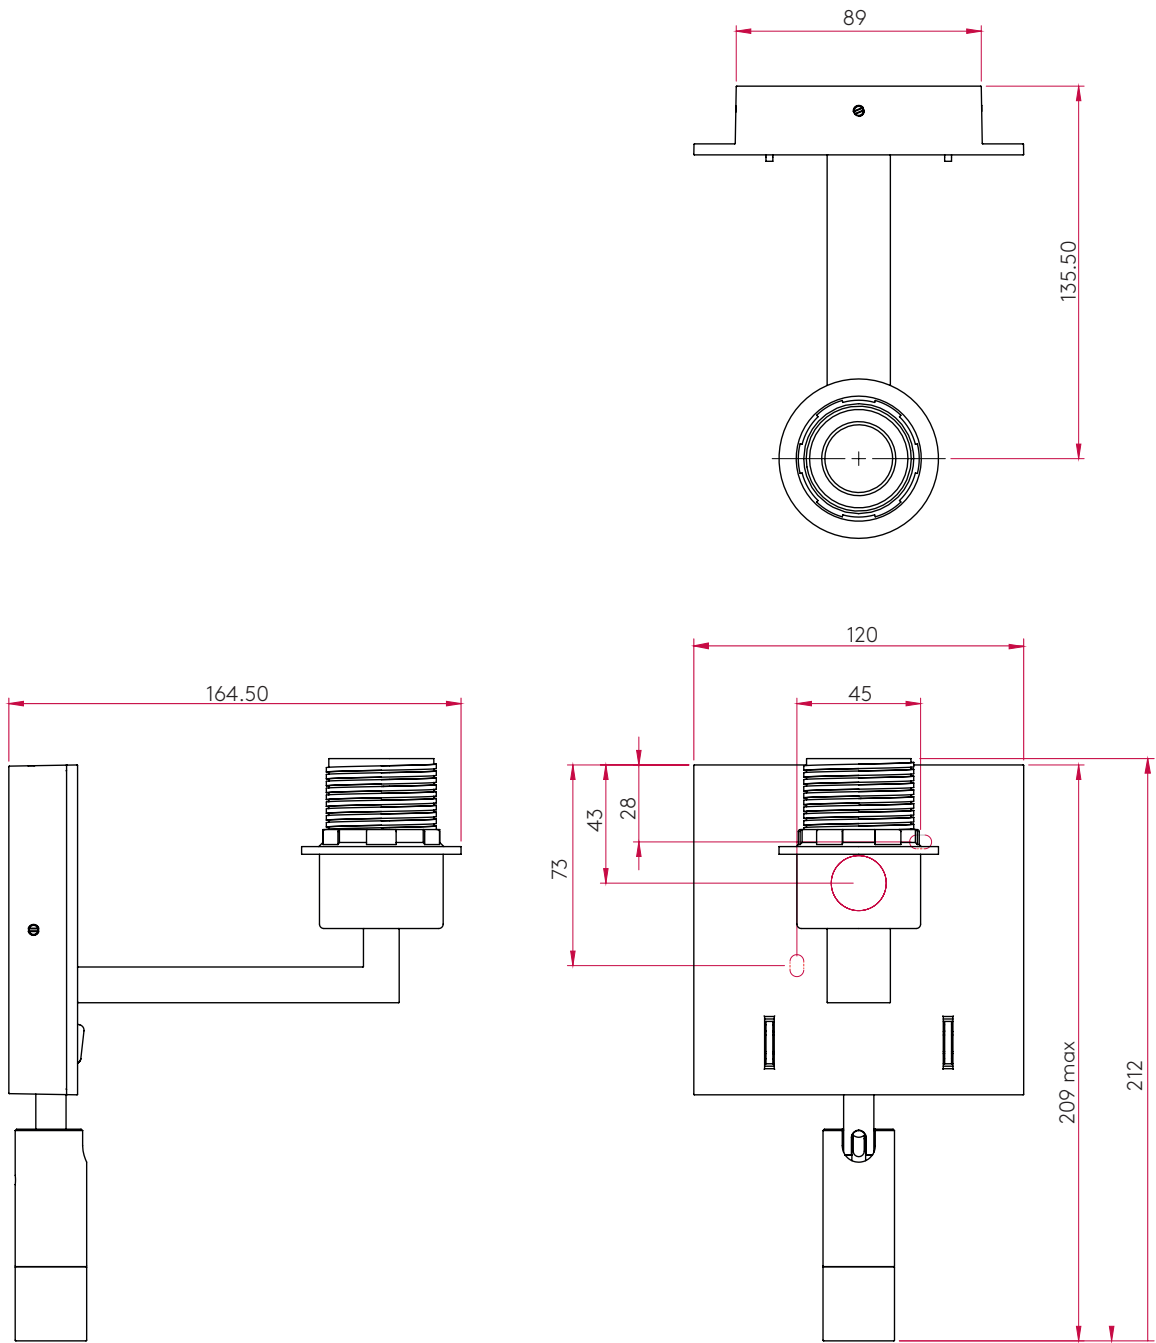

PRODUCT ELEVATIONS

ADDITIONAL INFORMATION

SHADE SOLD SEPARATELY

BOX QUANTITY X6