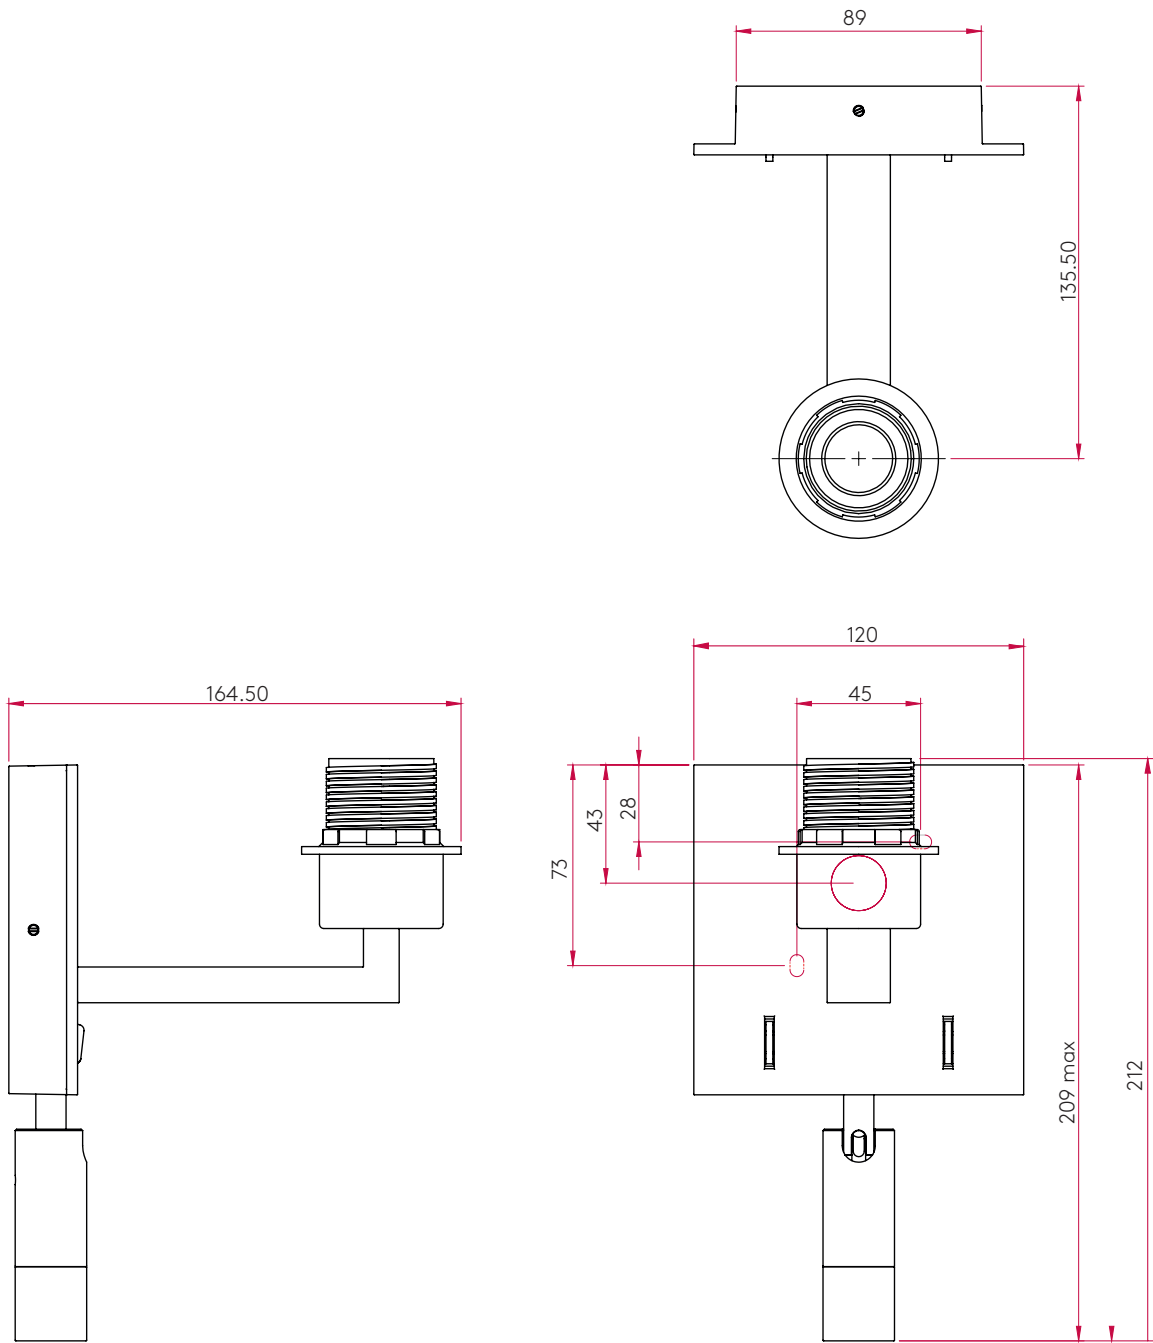

PRODUCT ELEVATIONS

ADDITIONAL INFORMATION

SHADE SOLD SEPARATELY

BOX QUANTITY X6