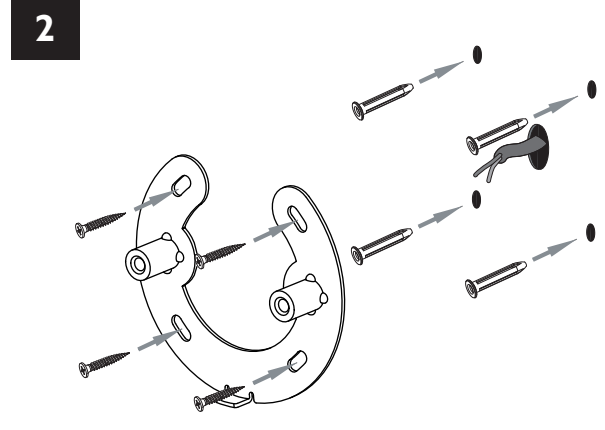

D

Lesen Sie bitte die Anweisungen sorgfältig durch, bevor Sie mit dem Zusammenbauen beginnen

Phase : Normalerweise Braun / Rot
Nulleiter : Normalerweise Blau / Schwarz
Erde : Normalerweise Grün / Gelb

1

**TURN OFF POWER!
COUPEL LE COURANT!
STROM ABSHALTEN!
CORTE CORRIENTE!**

A diagram showing a hand flipping a circuit breaker switch to the 'off' position. The switch is a standard toggle switch with 'ON' and 'OFF' markings. The hand is shown in the process of moving the switch to the 'OFF' position.

1

**TURN OFF POWER!
COUPEL LE COURANT!
STROM ABSHALTEN!
CORTE CORRIENTE!**

A diagram showing a hand flipping a circuit breaker switch to the 'off' position. The switch is a standard toggle switch with 'ON' and 'OFF' markings. The hand is shown in the process of moving the switch to the 'OFF' position.