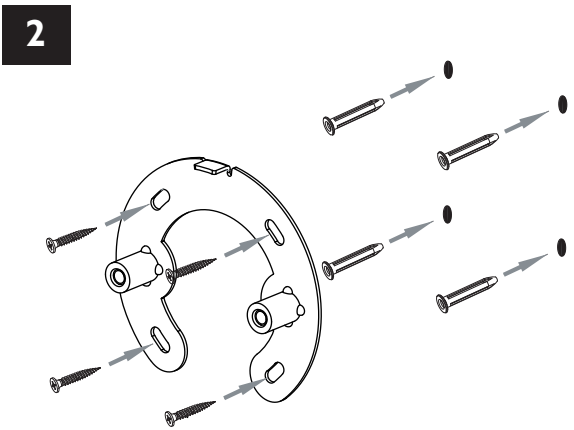

D

Lesen Sie bitte die Anweisungen sorgfältig durch, bevor Sie mit dem Zusammenbauen beginnen

Phase : Normalerweise Braun / Rot
Nulleiter : Normalerweise Blau / Schwarz
Erde : Normalerweise Grün / Gelb

1

**TURN OFF POWER!
COUPEL LE COURANT!
STROM ABSHALTEN!
CORTE CORRIENTE!**

A diagram showing a hand flipping a circuit breaker switch to the 'off' position. The switch is a standard toggle switch with 'ON' and 'OFF' markings. The hand is shown in the process of moving the switch to the 'OFF' position.

1

**TURN OFF POWER!
COUPEL LE COURANT!
STROM ABSHALTEN!
CORTE CORRIENTE!**

A diagram showing a hand flipping a circuit breaker switch to the 'off' position. The switch is a standard toggle switch with 'ON' and 'OFF' markings. The hand is shown in the process of moving the switch to the 'OFF' position.