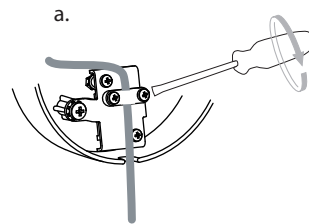

3

4

Remove if outside U.K. Euro-plug inside

Ouvrir la fiche anglaise comme indiqué et simplement retirer la fiche européenne

Bitte entnehmen Sie den innenliegenden Eurostecker, wenn Sie außerhalb der U.K. wohnen

Sacar en caso de utilizarse fuera de Reino Unido. Enchufe europeo en el interior.

3

4

Connect supply wiring

Connecter les câbles d'alimentation

Versorgungsleitungen anschließen

Conectar el cableado de alimentación

Live : Brown / Red
Neutral : Blue / Black

5