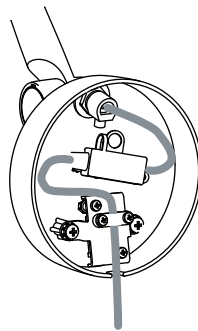

3

4

Remove if outside U.K. Euro-plug inside

Ouvrir la fiche anglaise comme indiqué et simplement retirer la fiche européenne

Bitte entnehmen Sie den innenliegenden Eurostecker, wenn Sie außerhalb der U.K. wohnen

Sacar en caso de utilizarse fuera de Reino Unido. Enchufe europeo en el interior.

3

4

Connect supply wiring

Connecter les câbles d'alimentation

Versorgungsleitungen anschließen

Conectar el cableado de alimentación

Live : Brown / Red
Neutral : Blue / Black

5