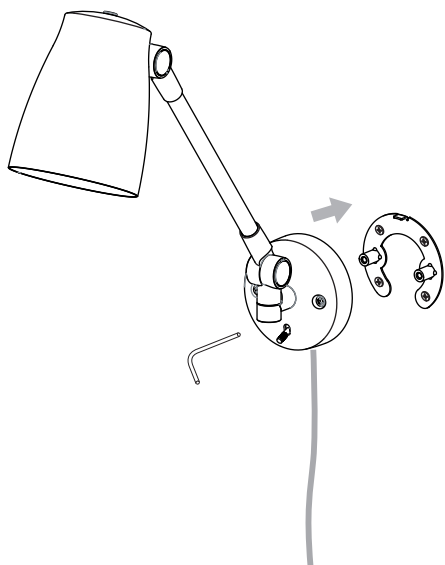

3

4

Remove if outside U.K. Euro-plug inside

Ouvrir la fiche anglaise comme indiqué et simplement retirer la fiche européenne

Bitte entnehmen Sie den innenliegenden Eurostecker, wenn Sie außerhalb der U.K. wohnen

Sacar en caso de utilizarse fuera de Reino Unido. Enchufe europeo en el interior.

3

4

Connect supply wiring

Connecter les câbles d'alimentation

Versorgungsleitungen anschließen

Conectar el cableado de alimentación

Live : Brown / Red
Neutral : Blue / Black

5