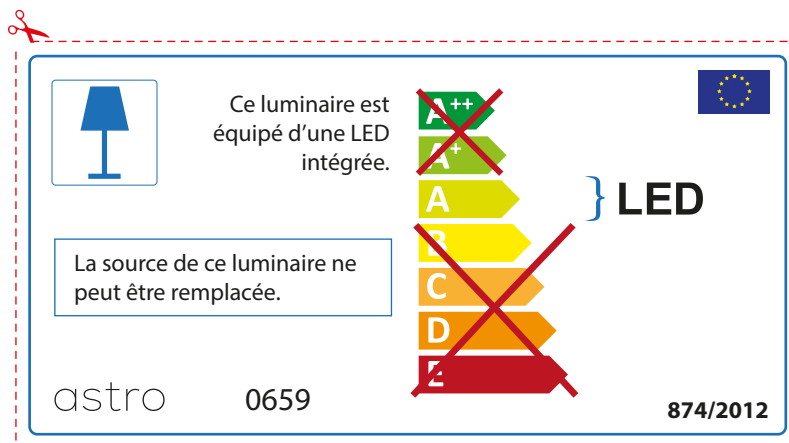

ENGLISH

Please check lamp dimensions for suitable fitting with your luminaire, as lamp sizes may vary between brands

astro 0659

 This luminaire contains built-in LED lamps.

~~A++~~
~~A+~~
A } LED
~~B~~
~~C~~
~~D~~
~~E~~

The LED lamps cannot be changed in the luminaire.

874/2012 

 This luminaire contains built-in LED lamps. 

The LED lamps cannot be changed in the luminaire.

~~A++~~
~~A+~~
A } LED
~~B~~
~~C~~
~~D~~
~~E~~

astro 0659 874/2012

FRENCH

Prenez soin de vérifier le dimensions des lampes (celles-ci varient selon les fournisseurs) afin de vous assurer qu'elles rentrent physiquement dans le luminaire

ITALIAN

Si prega di verificare le dimensioni della lampada per il montaggio adatto con il suo apparecchio di illuminazione, perché le dimensioni della lampada può variare tra le marche