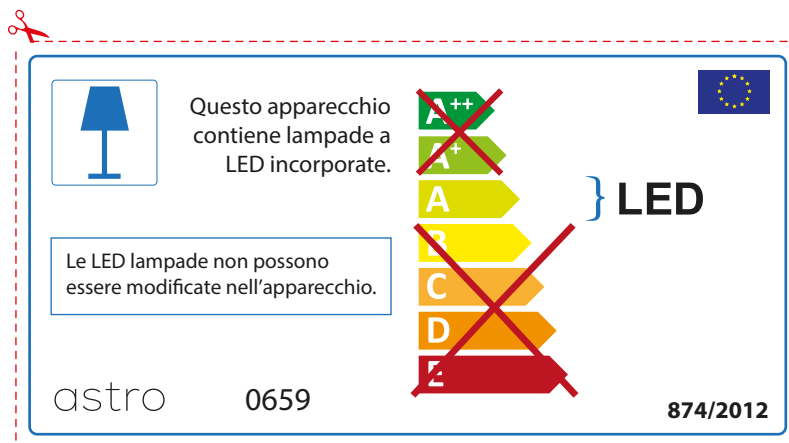

ENGLISH

Please check lamp dimensions for suitable fitting with your luminaire, as lamp sizes may vary between brands

astro 0659

 This luminaire contains built-in LED lamps.

~~A++~~
~~A+~~
A } LED
~~B~~
~~C~~
~~D~~
~~E~~

The LED lamps cannot be changed in the luminaire.

874/2012 

 This luminaire contains built-in LED lamps. 

The LED lamps cannot be changed in the luminaire.

~~A++~~
~~A+~~
A } LED
~~B~~
~~C~~
~~D~~
~~E~~

astro 0659 874/2012

FRENCH

Prenez soin de vérifier le dimensions des lampes (celles-ci varient selon les fournisseurs) afin de vous assurer qu'elles rentrent physiquement dans le luminaire

ITALIAN

Si prega di verificare le dimensioni della lampada per il montaggio adatto con il suo apparecchio di illuminazione, perché le dimensioni della lampada può variare tra le marche