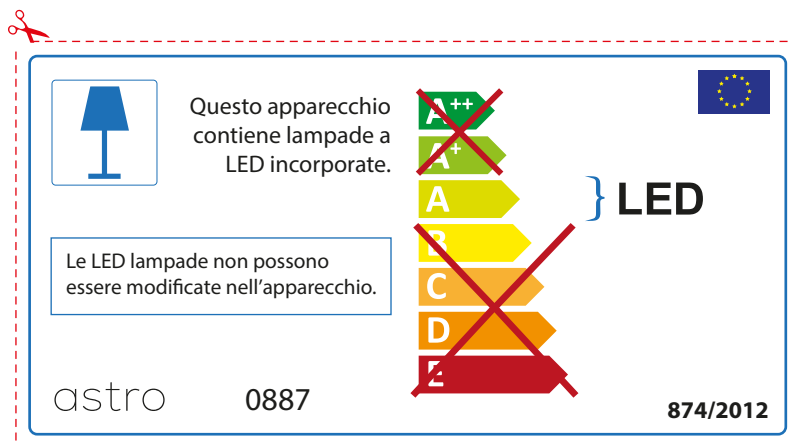

ENGLISH

Please check lamp dimensions for suitable fitting with your luminaire, as lamp sizes may vary between brands

astro 0887

 This luminaire contains built-in LED lamps.

~~A++~~
~~A+~~
A } LED
~~B~~
~~C~~
~~D~~
~~E~~

The LED lamps cannot be changed in the luminaire.

874/2012 

 This luminaire contains built-in LED lamps. 

The LED lamps cannot be changed in the luminaire.

~~A++~~
~~A+~~
A } LED
~~B~~
~~C~~
~~D~~
~~E~~

astro 0887 874/2012

FRENCH

Prenez soin de vérifier le dimensions des lampes (celles-ci varient selon les fournisseurs) afin de vous assurer qu'elles rentrent physiquement dans le luminaire

ITALIAN

Si prega di verificare le dimensioni della lampada per il montaggio adatto con il suo apparecchio di illuminazione, perché le dimensioni della lampada può variare tra le marche