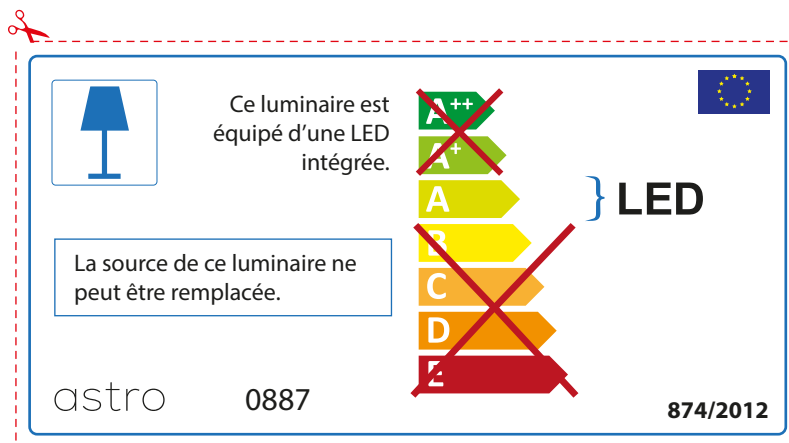

ENGLISH

Please check lamp dimensions for suitable fitting with your luminaire, as lamp sizes may vary between brands

astro 0887

 This luminaire contains built-in LED lamps.

~~A++~~
~~A+~~
A } LED
~~B~~
~~C~~
~~D~~
~~E~~

The LED lamps cannot be changed in the luminaire.

874/2012 

 This luminaire contains built-in LED lamps. 

The LED lamps cannot be changed in the luminaire.

~~A++~~
~~A+~~
A } LED
~~B~~
~~C~~
~~D~~
~~E~~

astro 0887 874/2012

FRENCH

Prenez soin de vérifier le dimensions des lampes (celles-ci varient selon les fournisseurs) afin de vous assurer qu'elles rentrent physiquement dans le luminaire

ITALIAN

Si prega di verificare le dimensioni della lampada per il montaggio adatto con il suo apparecchio di illuminazione, perché le dimensioni della lampada può variare tra le marche