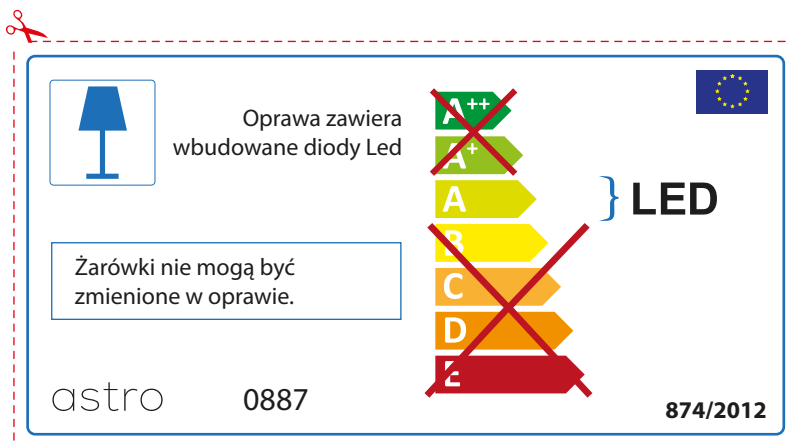

POLISH

Proszę sprawdzić wymiary żarówki czy pasują do danej oprawy , gdyż rozmiary żarówek mogą się różnić w zależności od producenta