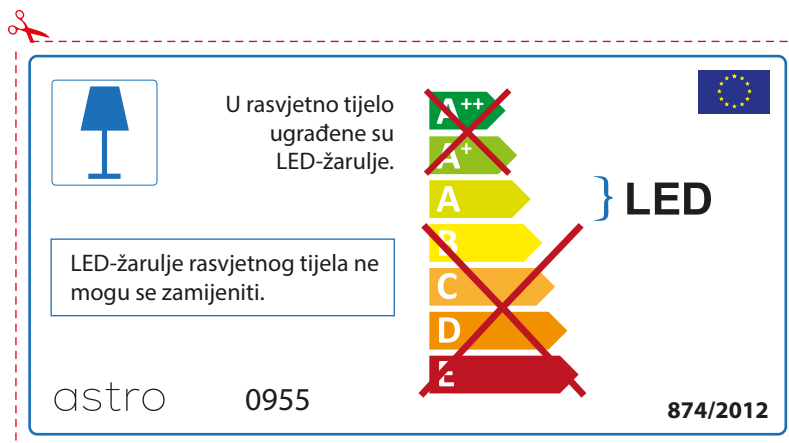

CROATIAN

Provjerite veličinu žarulje prije umetanja u rasvjetno tijelo jer se veličina žarulja razlikuje ovisno o proizvođaču