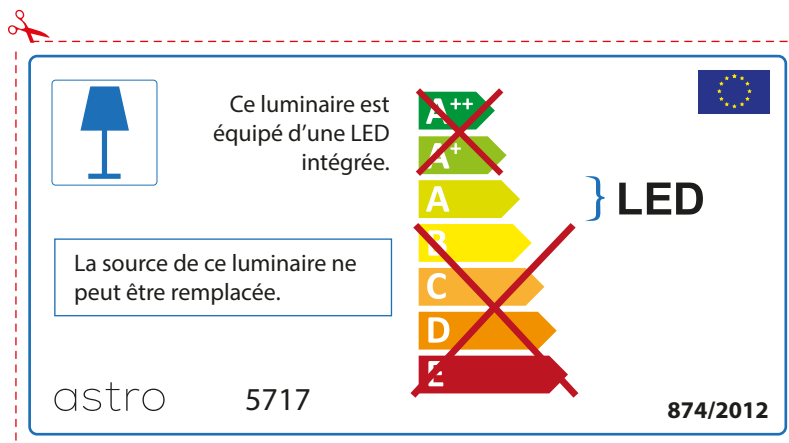

ENGLISH

Please check lamp dimensions for suitable fitting with your luminaire, as lamp sizes may vary between brands

astro 5717

 This luminaire contains built-in LED lamps.

~~A++~~  
~~A+~~  
A } LED  
~~B~~  
~~C~~  
~~D~~  
~~E~~

The LED lamps cannot be changed in the luminaire.

874/2012 

 This luminaire contains built-in LED lamps. 

The LED lamps cannot be changed in the luminaire.

~~A++~~  
~~A+~~  
A } LED  
~~B~~  
~~C~~  
~~D~~  
~~E~~

## FRENCH

Prenez soin de vérifier le dimensions des lampes (celles-ci varient selon les fournisseurs) afin de vous assurer qu'elles rentrent physiquement dans le luminaire