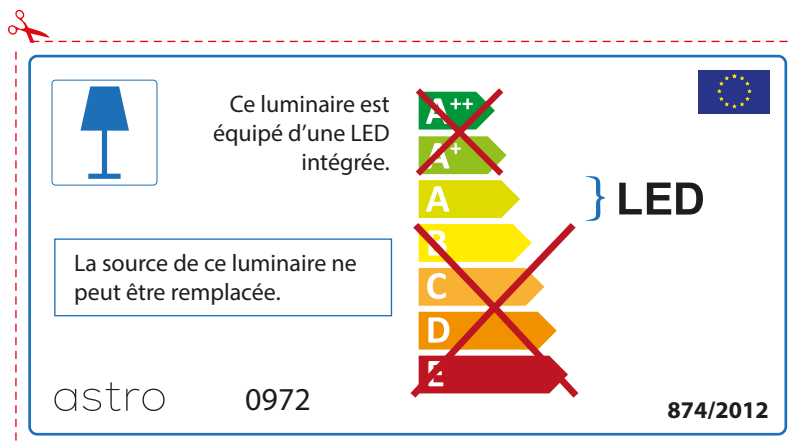

FRENCH

Prenez soin de vérifier le dimensions des lampes (celles-ci varient selon les fournisseurs) afin de vous assurer qu'elles rentrent physiquement dans le luminaire