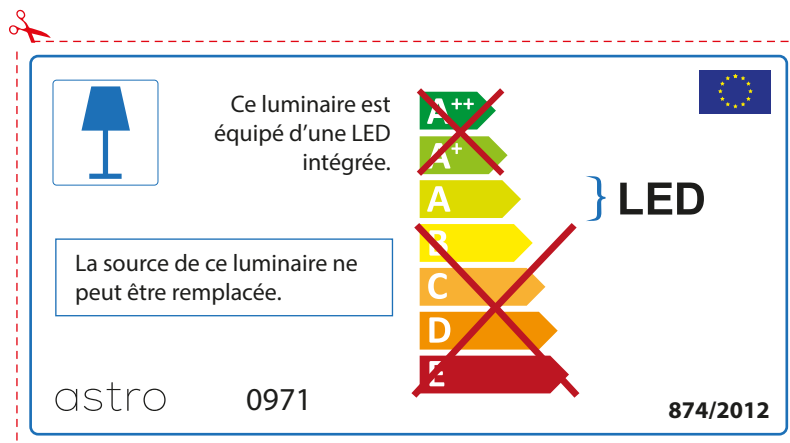

ENGLISH

Please check lamp dimensions for suitable fitting with your luminaire, as lamp sizes may vary between brands

astro 0971

 This luminaire contains built-in LED lamps.

~~A++~~
~~A+~~
A } LED
~~B~~
~~C~~
~~D~~
~~E~~

The LED lamps cannot be changed in the luminaire.

874/2012 

 This luminaire contains built-in LED lamps. 

The LED lamps cannot be changed in the luminaire.

~~A++~~
~~A+~~
A } LED
~~B~~
~~C~~
~~D~~
~~E~~

astro 0971 874/2012

FRENCH

Prenez soin de vérifier le dimensions des lampes (celles-ci varient selon les fournisseurs) afin de vous assurer qu'elles rentrent physiquement dans le luminaire

ITALIAN

Si prega di verificare le dimensioni della lampada per il montaggio adatto con il suo apparecchio di illuminazione, perché le dimensioni della lampada può variare tra le marche