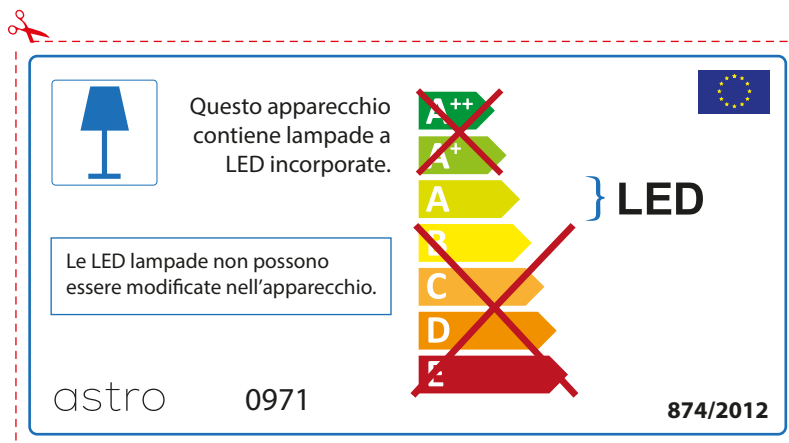

ENGLISH

Please check lamp dimensions for suitable fitting with your luminaire, as lamp sizes may vary between brands

astro 0971

 This luminaire contains built-in LED lamps.

~~A++~~
~~A+~~
A } LED
~~B~~
~~C~~
~~D~~
~~E~~

The LED lamps cannot be changed in the luminaire.

874/2012 

 This luminaire contains built-in LED lamps. 

The LED lamps cannot be changed in the luminaire.

~~A++~~
~~A+~~
A } LED
~~B~~
~~C~~
~~D~~
~~E~~

astro 0971 874/2012

FRENCH

Prenez soin de vérifier le dimensions des lampes (celles-ci varient selon les fournisseurs) afin de vous assurer qu'elles rentrent physiquement dans le luminaire

ITALIAN

Si prega di verificare le dimensioni della lampada per il montaggio adatto con il suo apparecchio di illuminazione, perché le dimensioni della lampada può variare tra le marche