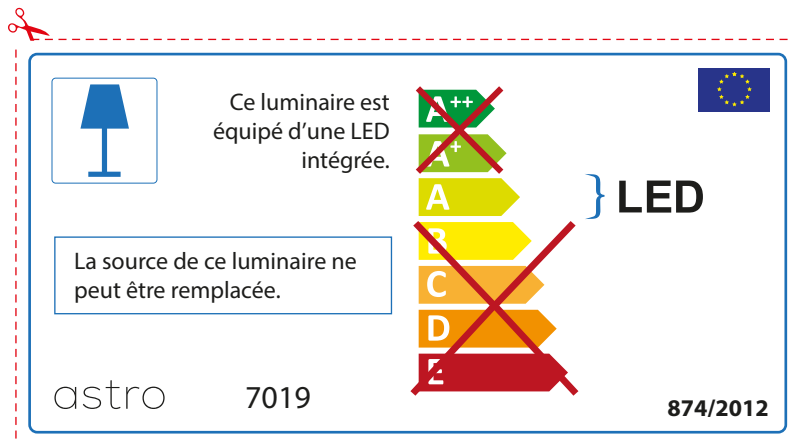

FRENCH

Prenez soin de vérifier le dimensions des lampes (celles-ci varient selon les fournisseurs) afin de vous assurer qu'elles rentrent physiquement dans le luminaire