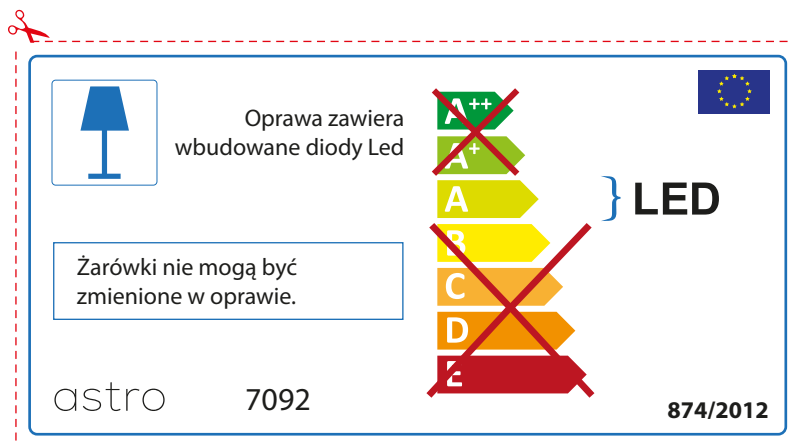

## IRISH

Moltar duit toisí lampa a sheiceáil sula bhfeistíonn tú é sa lonrán, toisc gur féidir le toisí lampaí a bheith éagsúil ó bhranda go branda

astro 7092

 Tá lampaí LED ionsuite sa lonrán seo.

~~A++~~  
~~A+~~  
A } LED  
~~B~~  
~~C~~  
~~D~~  
~~E~~

Ní féidir na lampaí LED sa lonrán a athrú.

874/2012 

 Tá lampaí LED ionsuite sa lonrán seo. 

Ní féidir na lampaí LED sa lonrán a athrú.

~~A++~~  
~~A+~~  
A } LED  
~~B~~  
~~C~~  
~~D~~  
~~E~~

astro 7092 874/2012

## PORTUGUESE

Por favor verifique as dimensões das lâmpadas compatíveis com a luminária, pois as mesmas podem variar de marcar para marcar

astro 7092

 Esta luminária contém lâmpada led incluída.

~~A++~~  
~~A+~~  
A } LED  
~~B~~  
~~C~~  
~~D~~  
~~E~~