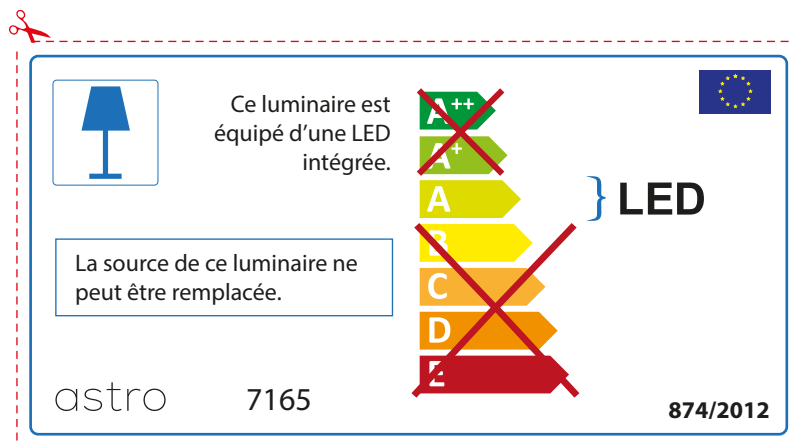

ENGLISH

Please check lamp dimensions for suitable fitting with your luminaire, as lamp sizes may vary between brands

astro 7165

 This luminaire contains built-in LED lamps.

~~A++~~  
~~A+~~  
A } LED  
~~B~~  
~~C~~  
~~D~~  
~~E~~

The LED lamps cannot be changed in the luminaire.

874/2012 

 This luminaire contains built-in LED lamps. 

The LED lamps cannot be changed in the luminaire.

~~A++~~  
~~A+~~  
A } LED  
~~B~~  
~~C~~  
~~D~~  
~~E~~

## FRENCH

Prenez soin de vérifier le dimensions des lampes (celles-ci varient selon les fournisseurs) afin de vous assurer qu'elles rentrent physiquement dans le luminaire