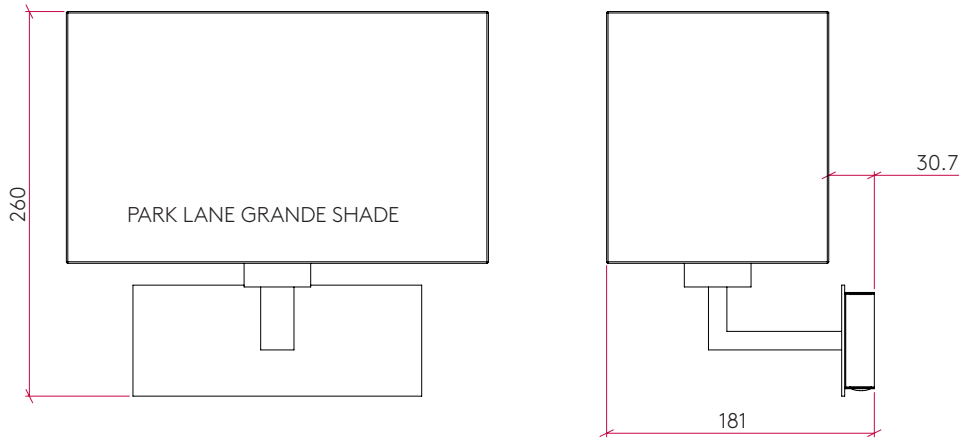

PRODUCT SPECIFICATION

GENERAL

FINISH:	Matt Gold	CABLE LENGTH:	Not Applicable
MAIN MATERIAL:	Metal - Mild Steel	GROSS WEIGHT:	1.108 (kg)
DIMENSIONS:	H:124mm W:195mm D:128mm	CLASS:	CE (Class I)
INSTALLATION ORIENTATION:	Wall Mount - Horizontal	IP RATING:	IP20
CUT OUT HOLE:	Not Applicable	BATHROOM ZONE:	Zone 3
RECESS DEPTH:	Not Applicable	VOLTAGE:	Mains 230 (V)
FIRE RATING:	Not Applicable	PRODUCT F MARK:	Suitable for mounting on flammable materials

LAMP

LIGHT SOURCE:	E27/ES	MACADAM ELIPSE:	Not Applicable
MAXIMUM WATTAGE:	60W Max	UGR:	Not Applicable
MAXIMUM LAMP LENGTH:	130 (mm)	BEAM ANGLE:	Not Applicable
LAMP INCLUDED?	No	TILT ADJUSTMENT ANGLE:	Not Applicable
LUMINOUS FLUX:	Lamp Dependent	ROTATION ADJUSTMENT ANGLE:	Not Applicable
COLOUR TEMP:	Lamp Dependent	AVERAGE LIFESPAN:	Lamp Dependent
CRI:	Lamp Dependent	L70:	Not Applicable
R9:	Lamp Dependent		

ADDITIONAL INFORMATION

SHADE EXCLUDED

BOX QUANTITY X 12

PRODUCT ELEVATIONS

ELEVATIONS WITH SHADE

ELEVATIONS WITHOUT SHADE