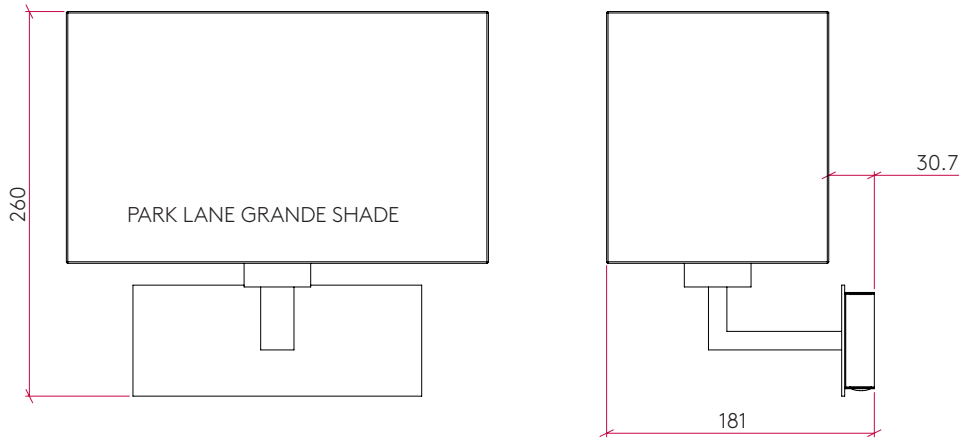

PRODUCT ELEVATIONS

ELEVATIONS WITH SHADE