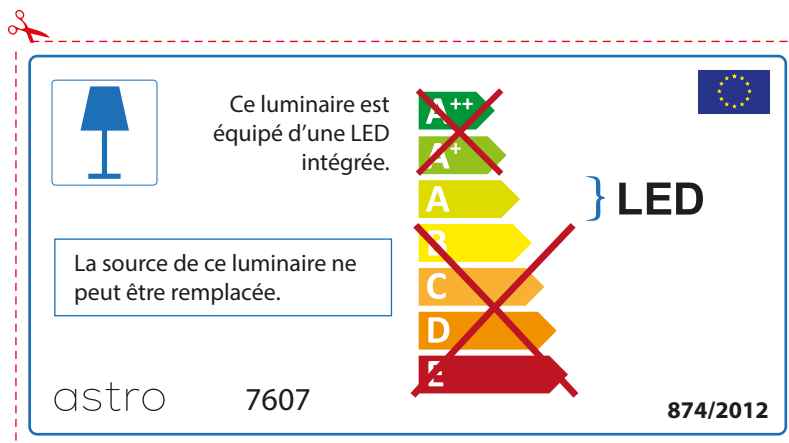

FRENCH

Prenez soin de vérifier le dimensions des lampes (celles-ci varient selon les fournisseurs) afin de vous assurer qu'elles rentrent physiquement dans le luminaire