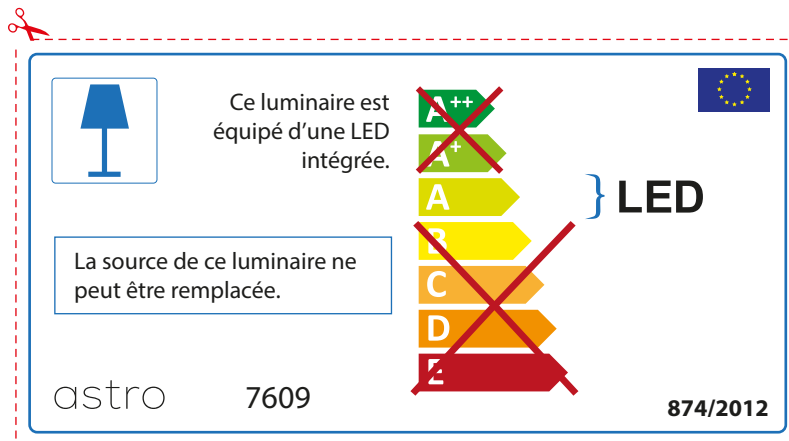

ENGLISH

Please check lamp dimensions for suitable fitting with your luminaire, as lamp sizes may vary between brands

astro 7609

 This luminaire contains built-in LED lamps.

~~A++~~
~~A+~~
A } LED
~~B~~
~~C~~
~~D~~
~~E~~

The LED lamps cannot be changed in the luminaire.

874/2012 

 This luminaire contains built-in LED lamps. 

The LED lamps cannot be changed in the luminaire.

~~A++~~
~~A+~~
A } LED
~~B~~
~~C~~
~~D~~
~~E~~

astro 7609 874/2012

FRENCH

Prenez soin de vérifier le dimensions des lampes (celles-ci varient selon les fournisseurs) afin de vous assurer qu'elles rentrent physiquement dans le luminaire

ITALIAN

Si prega di verificare le dimensioni della lampada per il montaggio adatto con il suo apparecchio di illuminazione, perché le dimensioni della lampada può variare tra le marche