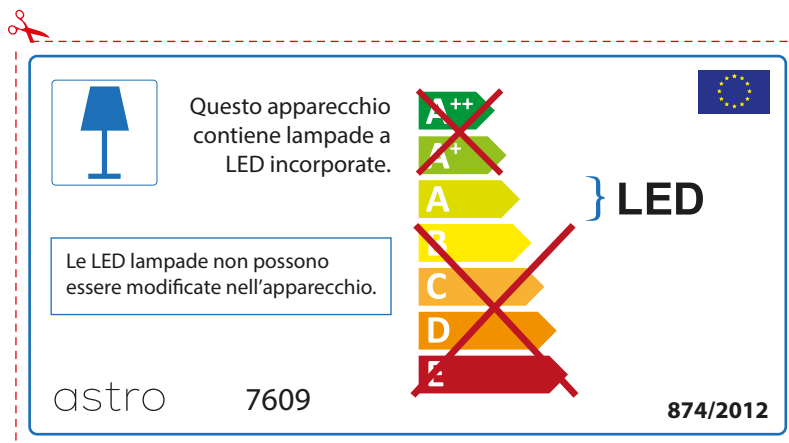

ENGLISH

Please check lamp dimensions for suitable fitting with your luminaire, as lamp sizes may vary between brands

astro 7609

 This luminaire contains built-in LED lamps.

~~A++~~
~~A+~~
A } LED
~~B~~
~~C~~
~~D~~
~~E~~

The LED lamps cannot be changed in the luminaire.

874/2012 

 This luminaire contains built-in LED lamps. 

The LED lamps cannot be changed in the luminaire.

~~A++~~
~~A+~~
A } LED
~~B~~
~~C~~
~~D~~
~~E~~

astro 7609 874/2012

FRENCH

Prenez soin de vérifier le dimensions des lampes (celles-ci varient selon les fournisseurs) afin de vous assurer qu'elles rentrent physiquement dans le luminaire

ITALIAN

Si prega di verificare le dimensioni della lampada per il montaggio adatto con il suo apparecchio di illuminazione, perché le dimensioni della lampada può variare tra le marche