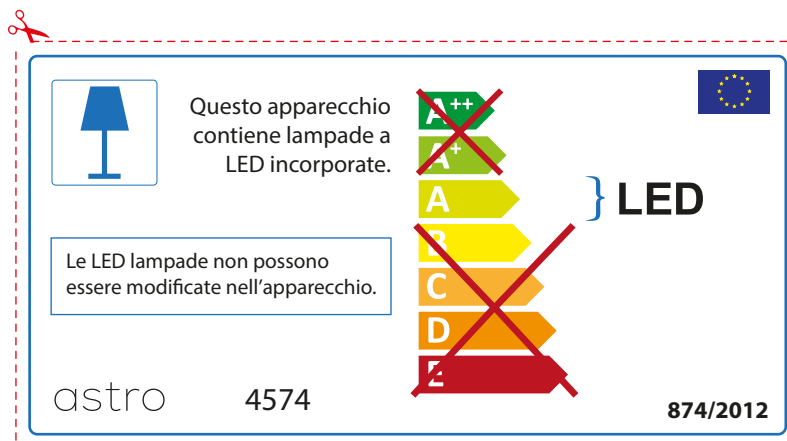

ENGLISH

Please check lamp dimensions for suitable fitting with your luminaire, as lamp sizes may vary between brands

astro 4574

 This luminaire contains built-in LED lamps.

~~A++~~
~~A+~~
A } LED
~~B~~
~~C~~
~~D~~
~~E~~

The LED lamps cannot be changed in the luminaire.

874/2012 

 This luminaire contains built-in LED lamps. 

The LED lamps cannot be changed in the luminaire.

~~A++~~
~~A+~~
A } LED
~~B~~
~~C~~
~~D~~
~~E~~

astro 4574 874/2012

FRENCH

Prenez soin de vérifier le dimensions des lampes (celles-ci varient selon les fournisseurs) afin de vous assurer qu'elles rentrent physiquement dans le luminaire

ITALIAN

Si prega di verificare le dimensioni della lampada per il montaggio adatto con il suo apparecchio di illuminazione, perché le dimensioni della lampada può variare tra le marche