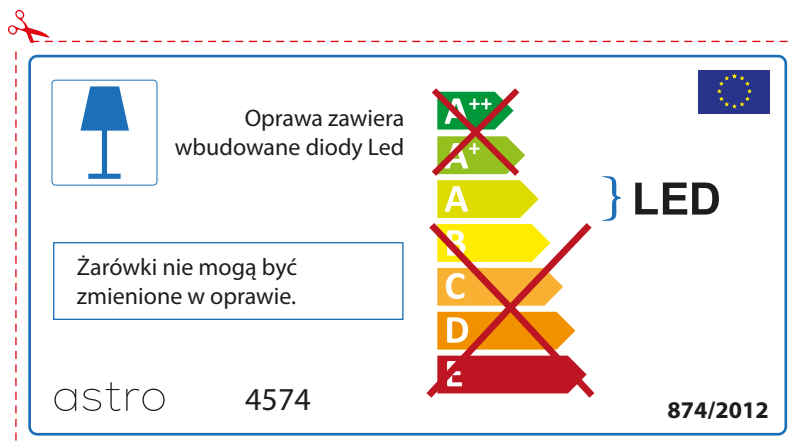

POLISH

Proszę sprawdzić wymiary żarówki czy pasują do danej oprawy , gdyż rozmiary żarówek mogą się różnić w zależności od producenta