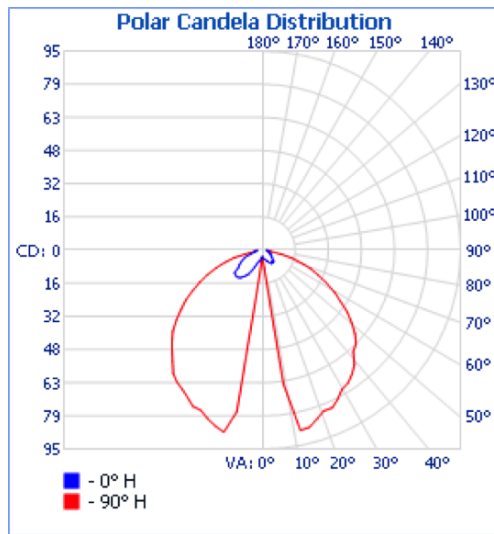

D-LIGHT 0955

SKU 1208001

astro

PRODUCT SPECIFICATION

GENERAL

FINISH:	White	CABLE LENGTH:	Not Applicable
MAIN MATERIAL:	Metal - Aluminium	GROSS WEIGHT:	0.85 (kg)
DIMENSIONS:	H: 35mm W: 260mm D: 160mm	CLASS:	CE (Class I)
INSTALLATION ORIENTATION:	Wall Mount - Horizontal/Vertical	IP RATING:	IP20
CUT OUT HOLE:	Not Applicable	BATHROOM ZONE:	Zone 3
RECESS DEPTH:	Not Applicable	VOLTAGE:	Mains 230V
FIRE RATING:	Not Applicable	PRODUCT F MARK:	Suitable for mounting on flammable materials

LAMP

LIGHT SOURCE:	COB LED	MACADAM ELIPSE:	3-Step
MAXIMUM WATTAGE:	3W	UGR:	Not Applicable
MAXIMUM LAMP LENGTH:	To Be Advised	BEAM ANGLE:	Not Applicable
LAMP INCLUDED?	Yes (Integral)	TILT ADJUSTMENT ANGLE:	Not Applicable
LUMINOUS FLUX:	213.7 (lm)	ROTATION ADJUSTMENT ANGLE:	Not Applicable
COLOUR TEMP:	3000 (K)	AVERAGE LIFESPAN:	To Be Advised
CRI:	85	L70:	To Be Advised
R9:	50.8		