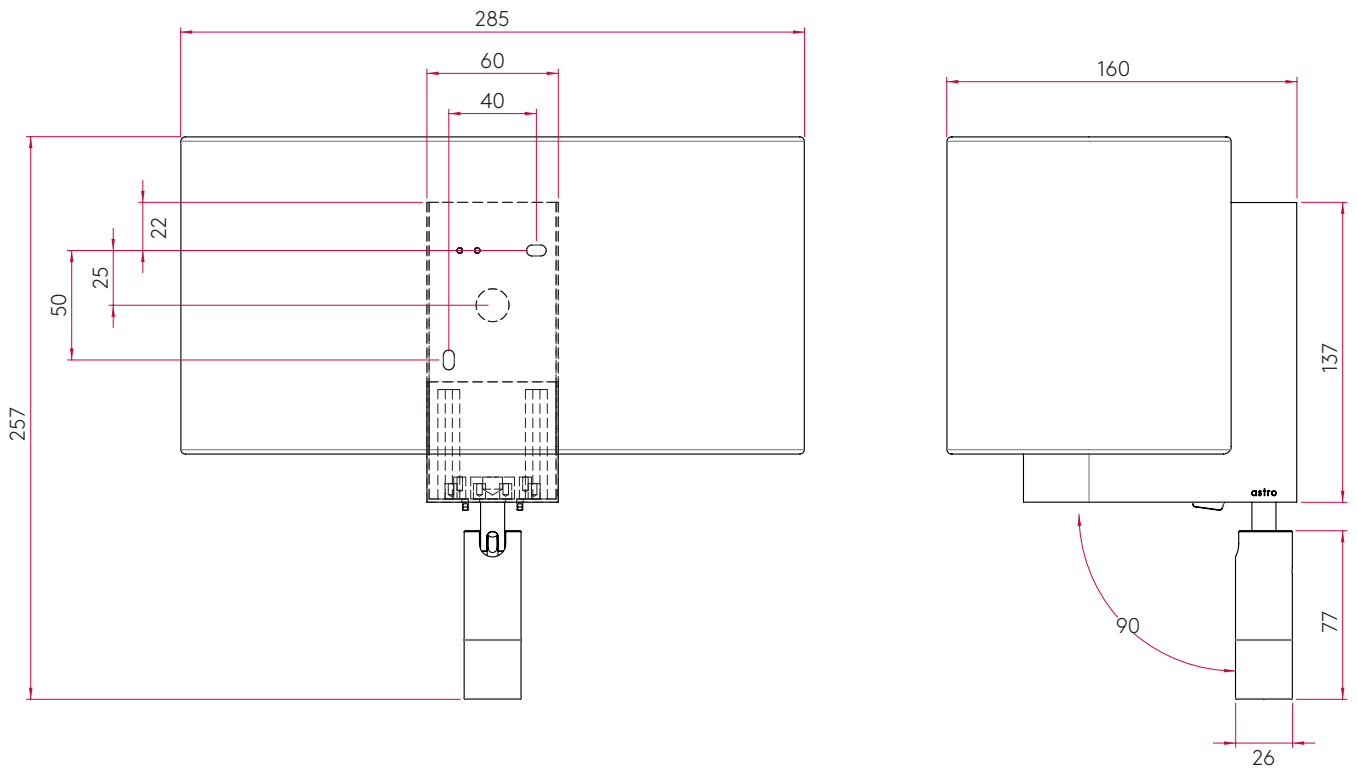

PRODUCT ELEVATIONS

ADDITIONAL INFORMATION

BOX QUANTITY X12