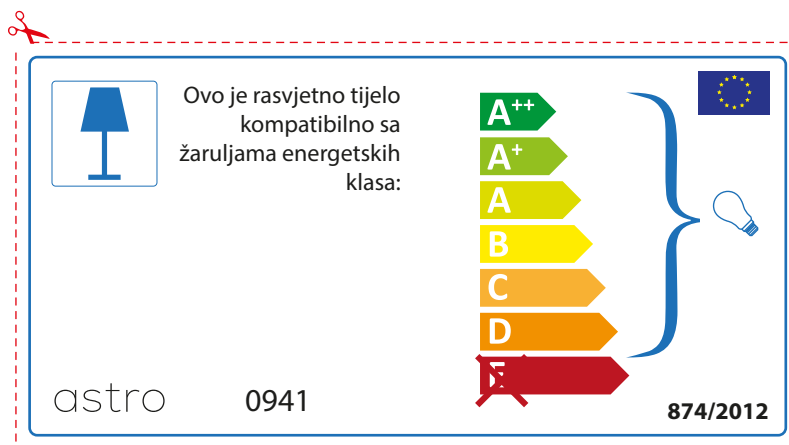

874/2012 

Detailed description: This is a rectangular energy label for an astro 0941 luminaire. It features a blue lamp icon in a box on the left. To its right, text states compatibility with energy classes A++ through D. A vertical stack of seven colored arrows represents these classes: A++ (dark green), A+ (medium green), A (light green), B (yellow), C (orange), D (dark orange), and E (red, crossed out with a red X). A blue bracket on the right groups the A++ through D classes, with a small lightbulb icon next to it. At the bottom left is the code '874/2012' and at the bottom right is the European Union flag. Red dashed lines and a scissors icon indicate where to cut out the label.

 This luminaire is compatible with bulbs of the energy classes:

A++
A+
A
B
C
D
~~E~~

astro 0941  874/2012

Detailed description: This is a rectangular energy label for an astro 0941 luminaire, oriented horizontally. It features a blue lamp icon in a box on the left. To its right, text states compatibility with energy classes A++ through D. A vertical stack of seven colored arrows represents these classes: A++ (dark green), A+ (medium green), A (light green), B (yellow), C (orange), D (dark orange), and E (red, crossed out with a red X). A blue bracket on the right groups the A++ through D classes, with a small lightbulb icon next to it. At the top right is the European Union flag. At the bottom left is the code 'astro 0941' and at the bottom right is the code '874/2012'. Red dashed lines and a scissors icon indicate where to cut out the label.

A++
A+
A
B
C
D
~~E~~

874/2012 

 Corpurile de iluminat sunt compatibile cu surse de lumina din clasa:

A++
A+
A
B
C
D
~~E~~

astro 0941 

874/2012

CROATIAN

Provjerite veličinu žarulje prije umetanja u rasvjetno tijelo jer se veličina žarulja razlikuje ovisno o proizvođaču