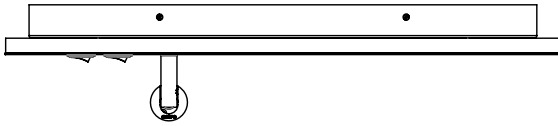

PRODUCT ELEVATIONS

TOP