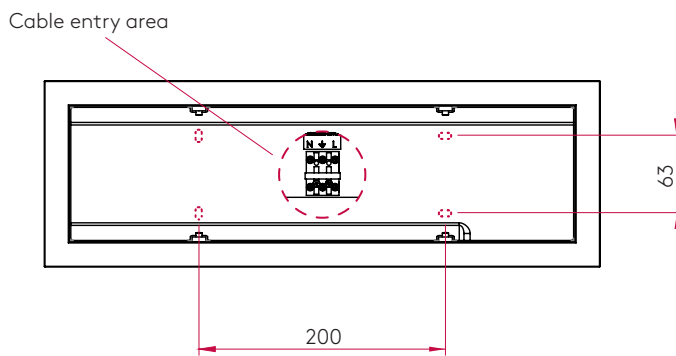

PRODUCT SPECIFICATION

GENERAL

FINISH:	White	CABLE LENGTH:	Not Applicable
MAIN MATERIAL:	Metal - Mild Steel	GROSS WEIGHT:	To Be Advised
DIMENSIONS:	H:450mm W:150mm D:155mm	CLASS:	CE (Class I)
INSTALLATION ORIENTATION:	Wall Mount - Vertical/Horizontal	IP RATING:	IP20
CUT OUT HOLE:	Not Applicable	BATHROOM ZONE:	Zone 3
RECESS DEPTH:	Not Applicable	VOLTAGE:	Mains 230v
FIRE RATING:	Not Applicable	PRODUCT F MARK:	Suitable for mounting on flammable materials

MAIN LAMP

LIGHT SOURCE:	LED Strip	R9:	To Be Advised
MAXIMUM WATTAGE:	11.5 (W)	MACADAM ELIPSE:	To Be Advised
MAXIMUM LAMP LENGTH:	Not Applicable	UGR:	Not Applicable
LAMP INCLUDED?	Yes (Integral)	BEAM ANGLE:	Not Applicable
LUMINOUS FLUX:	427 (lm)	AVERAGE LIFESPAN:	Not Applicable
COLOUR TEMP:	2700 (K)	L70:	To Be Advised
CRI:	80		

ADDITIONAL LAMP

LIGHT SOURCE:	High Power LED	MACADAM ELIPSE:	3-Step
MAXIMUM WATTAGE:	3W	UGR:	To Be Advised
LAMP INCLUDED?	Yes (Integral)	BEAM ANGLE:	To Be Advised
LUMINOUS FLUX:	123 (lm)	TILT ADJUSTMENT ANGLE:	90 (Degrees)
COLOUR TEMP:	2700 (K)	ROTATION ADJUSTMENT ANGLE:	330 (Degrees)
CRI:	80	AVERAGE LIFESPAN:	To Be Advised
R9:	To Be Advised	L70:	To Be Advised

PRODUCT ELEVATIONS

TOP

FRONT

SIDE

BACK

ADDITIONAL INFORMATION

BOX QUANTITY X4