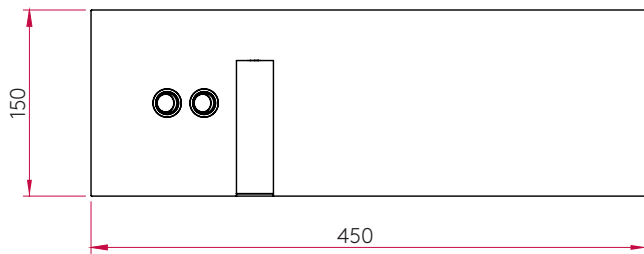

PRODUCT SPECIFICATION

GENERAL

FINISH:	White	CABLE LENGTH:	Not Applicable
MAIN MATERIAL:	Metal - Mild Steel	GROSS WEIGHT:	To Be Advised
DIMENSIONS:	H:450mm W:150mm D:155mm	CLASS:	CE (Class I)
INSTALLATION ORIENTATION:	Wall Mount - Vertical/Horizontal	IP RATING:	IP20
CUT OUT HOLE:	Not Applicable	BATHROOM ZONE:	Zone 3
RECESS DEPTH:	Not Applicable	VOLTAGE:	Mains 230v
FIRE RATING:	Not Applicable	PRODUCT F MARK:	Suitable for mounting on flammable materials

MAIN LAMP

LIGHT SOURCE:	LED Strip	R9:	To Be Advised
MAXIMUM WATTAGE:	11.5 (W)	MACADAM ELIPSE:	To Be Advised
MAXIMUM LAMP LENGTH:	Not Applicable	UGR:	Not Applicable
LAMP INCLUDED?	Yes (Integral)	BEAM ANGLE:	Not Applicable
LUMINOUS FLUX:	427 (lm)	AVERAGE LIFESPAN:	Not Applicable
COLOUR TEMP:	2700 (K)	L70:	To Be Advised
CRI:	80		

ADDITIONAL LAMP

LIGHT SOURCE:	High Power LED	MACADAM ELIPSE:	3-Step
MAXIMUM WATTAGE:	3W	UGR:	To Be Advised
LAMP INCLUDED?	Yes (Integral)	BEAM ANGLE:	To Be Advised
LUMINOUS FLUX:	123 (lm)	TILT ADJUSTMENT ANGLE:	90 (Degrees)
COLOUR TEMP:	2700 (K)	ROTATION ADJUSTMENT ANGLE:	330 (Degrees)
CRI:	80	AVERAGE LIFESPAN:	To Be Advised
R9:	To Be Advised	L70:	To Be Advised

PRODUCT ELEVATIONS

TOP

FRONT

SIDE

BACK

ADDITIONAL INFORMATION

BOX QUANTITY X4