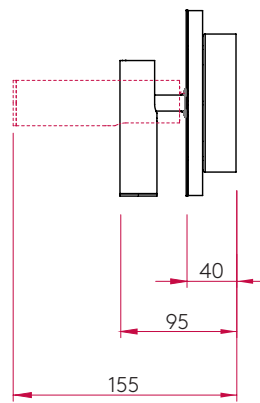

PRODUCT SPECIFICATION

GENERAL

FINISH:	White	CABLE LENGTH:	Not Applicable
MAIN MATERIAL:	Metal - Mild Steel	GROSS WEIGHT:	To Be Advised
DIMENSIONS:	H:450mm W:150mm D:155mm	CLASS:	CE (Class I)
INSTALLATION ORIENTATION:	Wall Mount - Vertical/Horizontal	IP RATING:	IP20
CUT OUT HOLE:	Not Applicable	BATHROOM ZONE:	Zone 3
RECESS DEPTH:	Not Applicable	VOLTAGE:	Mains 230v
FIRE RATING:	Not Applicable	PRODUCT F MARK:	Suitable for mounting on flammable materials

MAIN LAMP

LIGHT SOURCE:	LED Strip	R9:	To Be Advised
MAXIMUM WATTAGE:	11.5 (W)	MACADAM ELIPSE:	To Be Advised
MAXIMUM LAMP LENGTH:	Not Applicable	UGR:	Not Applicable
LAMP INCLUDED?	Yes (Integral)	BEAM ANGLE:	Not Applicable
LUMINOUS FLUX:	427 (lm)	AVERAGE LIFESPAN:	Not Applicable
COLOUR TEMP:	2700 (K)	L70:	To Be Advised
CRI:	80		

ADDITIONAL LAMP

LIGHT SOURCE:	High Power LED	MACADAM ELIPSE:	3-Step
MAXIMUM WATTAGE:	3W	UGR:	To Be Advised
LAMP INCLUDED?	Yes (Integral)	BEAM ANGLE:	To Be Advised
LUMINOUS FLUX:	123 (lm)	TILT ADJUSTMENT ANGLE:	90 (Degrees)
COLOUR TEMP:	2700 (K)	ROTATION ADJUSTMENT ANGLE:	330 (Degrees)
CRI:	80	AVERAGE LIFESPAN:	To Be Advised
R9:	To Be Advised	L70:	To Be Advised

PRODUCT ELEVATIONS

TOP

FRONT

SIDE

BACK

ADDITIONAL INFORMATION

BOX QUANTITY X4