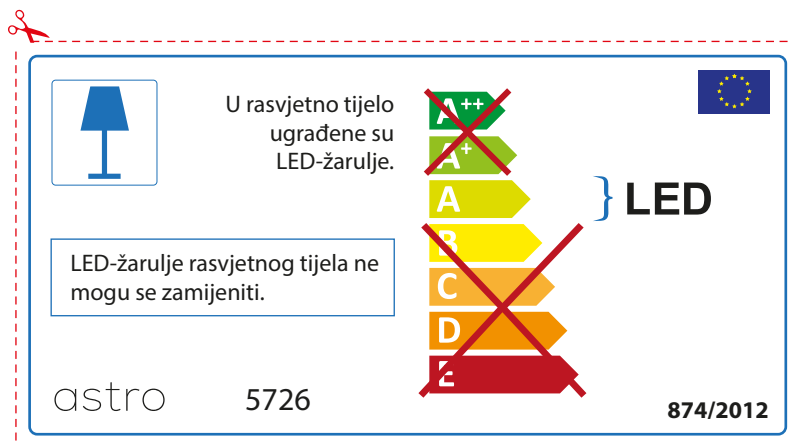

CROATIAN

Provjerite veličinu žarulje prije umetanja u rasvjetno tijelo jer se veličina žarulja razlikuje ovisno o proizvođaču