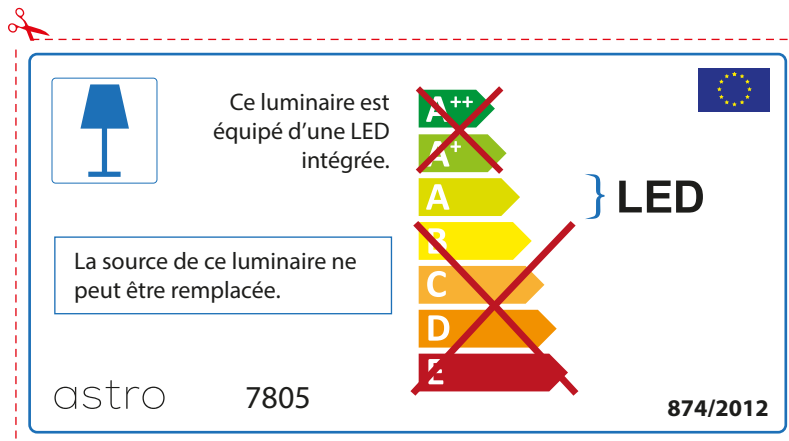

FRENCH

Prenez soin de vérifier le dimensions des lampes (celles-ci varient selon les fournisseurs) afin de vous assurer qu'elles rentrent physiquement dans le luminaire