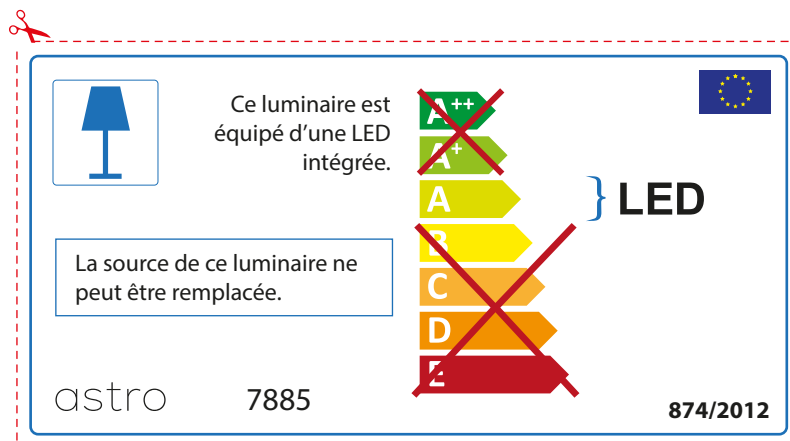

ENGLISH

Please check lamp dimensions for suitable fitting with your luminaire, as lamp sizes may vary between brands

astro 7885

 This luminaire contains built-in LED lamps.

~~A++~~
~~A+~~
A } LED
~~B~~
~~C~~
~~D~~
~~E~~

The LED lamps cannot be changed in the luminaire.

874/2012 

 This luminaire contains built-in LED lamps. 

The LED lamps cannot be changed in the luminaire.

~~A++~~
~~A+~~
A } LED
~~B~~
~~C~~
~~D~~
~~E~~

astro 7885 874/2012

FRENCH

Prenez soin de vérifier le dimensions des lampes (celles-ci varient selon les fournisseurs) afin de vous assurer qu'elles rentrent physiquement dans le luminaire

ITALIAN

Si prega di verificare le dimensioni della lampada per il montaggio adatto con il suo apparecchio di illuminazione, perché le dimensioni della lampada può variare tra le marche