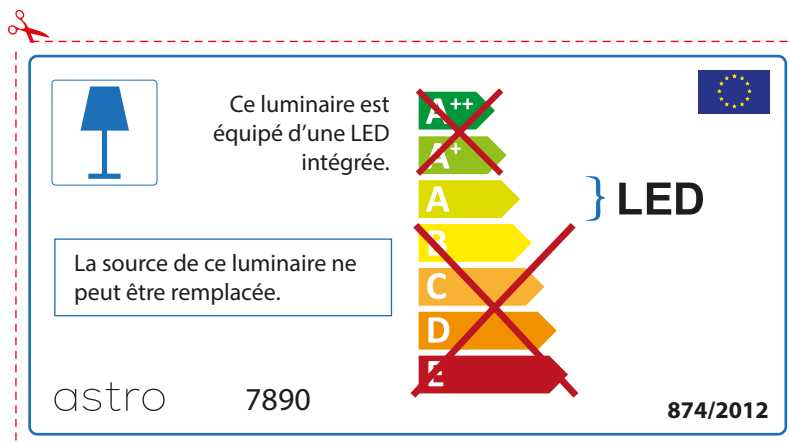

ENGLISH

Please check lamp dimensions for suitable fitting with your luminaire, as lamp sizes may vary between brands

astro 7890

 This luminaire contains built-in LED lamps.

~~A++~~
~~A+~~
A } LED
~~B~~
~~C~~
~~D~~
~~E~~

The LED lamps cannot be changed in the luminaire.

874/2012 

 This luminaire contains built-in LED lamps. 

The LED lamps cannot be changed in the luminaire.

~~A++~~
~~A+~~
A } LED
~~B~~
~~C~~
~~D~~
~~E~~

astro 7890 874/2012

FRENCH

Prenez soin de vérifier le dimensions des lampes (celles-ci varient selon les fournisseurs) afin de vous assurer qu'elles rentrent physiquement dans le luminaire

ITALIAN

Si prega di verificare le dimensioni della lampada per il montaggio adatto con il suo apparecchio di illuminazione, perché le dimensioni della lampada può variare tra le marche