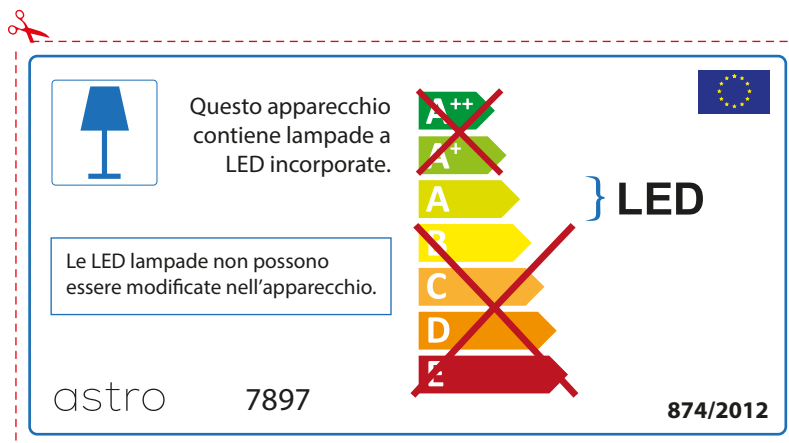

ENGLISH

Please check lamp dimensions for suitable fitting with your luminaire, as lamp sizes may vary between brands

astro 7897

 This luminaire contains built-in LED lamps.

~~A++~~
~~A+~~
A } LED
~~B~~
~~C~~
~~D~~
~~E~~

The LED lamps cannot be changed in the luminaire.

874/2012 

 This luminaire contains built-in LED lamps. 

The LED lamps cannot be changed in the luminaire.

~~A++~~
~~A+~~
A } LED
~~B~~
~~C~~
~~D~~
~~E~~

astro 7897 874/2012

FRENCH

Prenez soin de vérifier le dimensions des lampes (celles-ci varient selon les fournisseurs) afin de vous assurer qu'elles rentrent physiquement dans le luminaire

ITALIAN

Si prega di verificare le dimensioni della lampada per il montaggio adatto con il suo apparecchio di illuminazione, perché le dimensioni della lampada può variare tra le marche