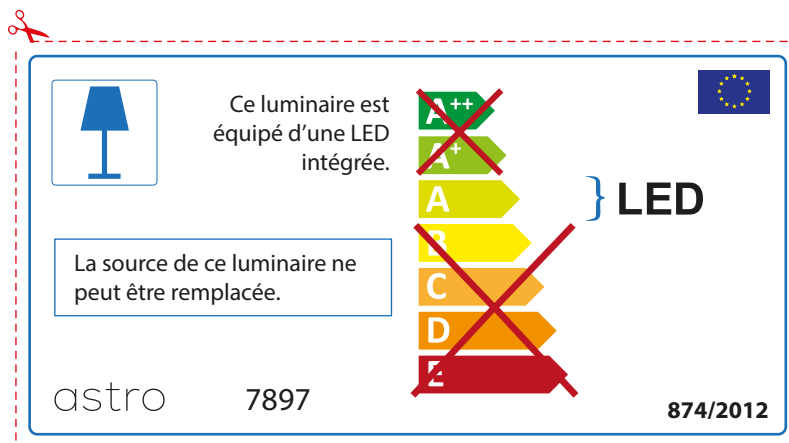

ENGLISH

Please check lamp dimensions for suitable fitting with your luminaire, as lamp sizes may vary between brands

astro 7897

 This luminaire contains built-in LED lamps.

~~A++~~
~~A+~~
A } LED
~~B~~
~~C~~
~~D~~
~~E~~

The LED lamps cannot be changed in the luminaire.

874/2012 

 This luminaire contains built-in LED lamps. 

The LED lamps cannot be changed in the luminaire.

~~A++~~
~~A+~~
A } LED
~~B~~
~~C~~
~~D~~
~~E~~

astro 7897 874/2012

FRENCH

Prenez soin de vérifier le dimensions des lampes (celles-ci varient selon les fournisseurs) afin de vous assurer qu'elles rentrent physiquement dans le luminaire

ITALIAN

Si prega di verificare le dimensioni della lampada per il montaggio adatto con il suo apparecchio di illuminazione, perché le dimensioni della lampada può variare tra le marche