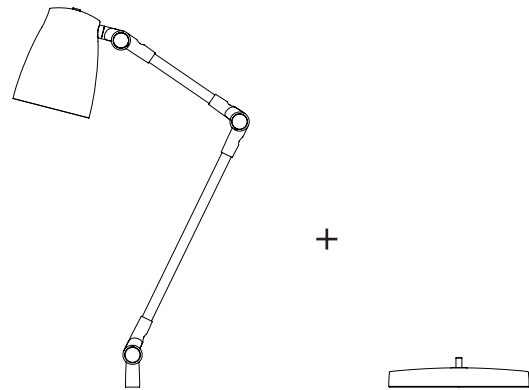

ATELIER ARM ASSEMBLY 7738 / SKU 1224029  
 + ATELIER DESK BASE 4562 / SKU 1224004

astro

7738

4562

PRODUCT SPECIFICATION

GENERAL

<b>FINISH:</b>	Polished Aluminium	<b>GROSS WEIGHT:</b>	To Be Advised
<b>MAIN MATERIAL:</b>	Metal - Aluminium	<b>CLASS:</b>	cETLus (Class I)
<b>DIMENSIONS:</b>	H: 800mm W: 122mm D: 160mm H: 31.5" W: 4.8" D: 6.3"	<b>LISTING LOCATION:</b>	Dry
<b>INSTALLATION ORIENTATION:</b>	Not Applicable	<b>FITTING METHOD:</b>	Not Applicable
<b>CUT OUT HOLE:</b>	Not Applicable	<b>ADA COMPLIANT:</b>	No
<b>RECESS DEPTH:</b>	Not Applicable	<b>IC RATING:</b>	Not Applicable
<b>FIRE RATING:</b>	Not Applicable	<b>VOLTAGE:</b>	Mains 120 (V)
<b>CABLE LENGTH:</b>	3000mm/118.11"		

LAMP

<b>LIGHT SOURCE:</b>	E26/Medium	<b>MACADAM ELIPSE:</b>	Not Applicable
<b>MAXIMUM WATTAGE:</b>	29W Max	<b>UGR:</b>	Not Applicable
<b>MAXIMUM LAMP LENGTH:</b>	115mm / 4.53"	<b>BEAM ANGLE:</b>	Not Applicable
<b>LAMP INCLUDED?</b>	No	<b>TILT ADJUSTMENT ANGLE:</b>	180 (Degrees)
<b>DELIVERED LUMENS:</b>	Lamp Dependent	<b>ROTATION ADJUSTMENT ANGLE:</b>	330 (Degrees)
<b>COLOR TEMP:</b>	Lamp Dependent	<b>AVERAGE LIFESPAN:</b>	Lamp Dependent
<b>CRI:</b>	Lamp Dependent	<b>L70:</b>	Not Applicable
<b>R9:</b>	Not Applicable		