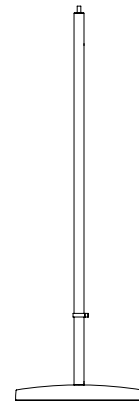

ATELIER ARM ASSEMBLY 7738 / SKU 1224029  
 + ATELIER FLOOR BASE 4565 / SKU 1224007

astro

+

7738

4565

PRODUCT SPECIFICATION

GENERAL

<b>FINISH:</b>	Polished Aluminium	<b>GROSS WEIGHT:</b>	To Be Advised
<b>MAIN MATERIAL:</b>	Metal - Aluminium	<b>CLASS:</b>	cETLus (Class I)
<b>DIMENSIONS:</b>	H: 800mm W: 122mm D: 160mm H: 31.5" W: 4.8" D: 6.3"	<b>LISTING LOCATION:</b>	Dry
<b>INSTALLATION ORIENTATION:</b>	Not Applicable	<b>FITTING METHOD:</b>	Not Applicable
<b>CUT OUT HOLE:</b>	Not Applicable	<b>ADA COMPLIANT:</b>	No
<b>RECESS DEPTH:</b>	Not Applicable	<b>IC RATING:</b>	Not Applicable
<b>FIRE RATING:</b>	Not Applicable	<b>VOLTAGE:</b>	Mains 120 (V)
<b>CABLE LENGTH:</b>	3000mm/118.11"		

LAMP

<b>LIGHT SOURCE:</b>	E26/Medium	<b>MACADAM ELIPSE:</b>	Not Applicable
<b>MAXIMUM WATTAGE:</b>	29W Max	<b>UGR:</b>	Not Applicable
<b>MAXIMUM LAMP LENGTH:</b>	115mm / 4.53"	<b>BEAM ANGLE:</b>	Not Applicable
<b>LAMP INCLUDED?</b>	No	<b>TILT ADJUSTMENT ANGLE:</b>	180 (Degrees)
<b>DELIVERED LUMENS:</b>	Lamp Dependent	<b>ROTATION ADJUSTMENT ANGLE:</b>	330 (Degrees)
<b>COLOR TEMP:</b>	Lamp Dependent	<b>AVERAGE LIFESPAN:</b>	Lamp Dependent
<b>CRI:</b>	Lamp Dependent	<b>L70:</b>	Not Applicable
<b>R9:</b>	Not Applicable		