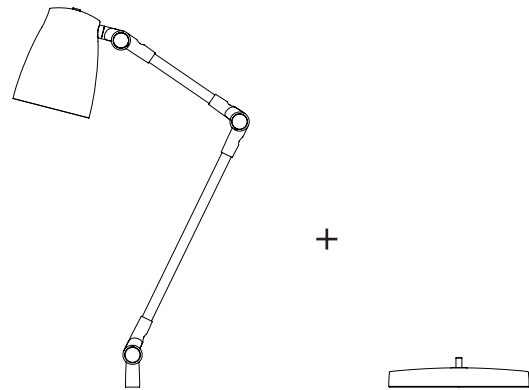

ATELIER ARM ASSEMBLY 7739 / SKU 1224030
 + ATELIER DESK BASE 4564 / SKU 1224006

astro

7739

4564

PRODUCT SPECIFICATION

GENERAL

FINISH:	Black	GROSS WEIGHT:	To Be Advised
MAIN MATERIAL:	Metal - Aluminium	CLASS:	cETLus (Class I)
DIMENSIONS:	H: 800mm W: 122mm D: 160mm H: 31.5" W: 4.8" D: 6.3"	LISTING LOCATION:	Dry
INSTALLATION ORIENTATION:	Not Applicable	FITTING METHOD:	Not Applicable
CUT OUT HOLE:	Not Applicable	ADA COMPLIANT:	No
RECESS DEPTH:	Not Applicable	IC RATING:	Not Applicable
FIRE RATING:	Not Applicable	VOLTAGE:	Mains 120 (V)
CABLE LENGTH:	3000mm/118.11"		

LAMP

LIGHT SOURCE:	E26/Medium	MACADAM ELIPSE:	Not Applicable
MAXIMUM WATTAGE:	29W Max	UGR:	Not Applicable
MAXIMUM LAMP LENGTH:	115mm / 4.53"	BEAM ANGLE:	Not Applicable
LAMP INCLUDED?	No	TILT ADJUSTMENT ANGLE:	180 (Degrees)
DELIVERED LUMENS:	Lamp Dependent	ROTATION ADJUSTMENT ANGLE:	330 (Degrees)
COLOR TEMP:	Lamp Dependent	AVERAGE LIFESPAN:	Lamp Dependent
CRI:	Lamp Dependent	L70:	Not Applicable
R9:	Not Applicable		