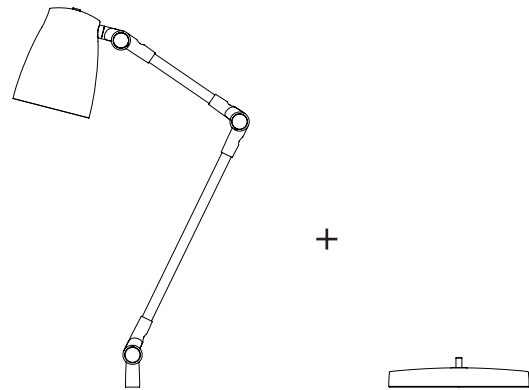

ATELIER ARM ASSEMBLY 7740 / SKU 1224031
 + ATELIER DESK BASE 4563 / SKU 1224005

astro

7740

4563

PRODUCT SPECIFICATION

GENERAL

FINISH:	White	GROSS WEIGHT:	To Be Advised
MAIN MATERIAL:	Metal - Aluminium	CLASS:	cETLus (Class I)
DIMENSIONS:	H: 800mm W: 122mm D: 160mm H: 31.5" W: 4.8" D: 6.3"	LISTING LOCATION:	Dry
INSTALLATION ORIENTATION:	Not Applicable	FITTING METHOD:	Not Applicable
CUT OUT HOLE:	Not Applicable	ADA COMPLIANT:	No
RECESS DEPTH:	Not Applicable	IC RATING:	Not Applicable
FIRE RATING:	Not Applicable	VOLTAGE:	Mains 120 (V)
CABLE LENGTH:	3000mm/118.11"		

LAMP

LIGHT SOURCE:	E26/Medium	MACADAM ELIPSE:	Not Applicable
MAXIMUM WATTAGE:	29W Max	UGR:	Not Applicable
MAXIMUM LAMP LENGTH:	115mm / 4.53"	BEAM ANGLE:	Not Applicable
LAMP INCLUDED?	No	TILT ADJUSTMENT ANGLE:	180 (Degrees)
DELIVERED LUMENS:	Lamp Dependent	ROTATION ADJUSTMENT ANGLE:	330 (Degrees)
COLOR TEMP:	Lamp Dependent	AVERAGE LIFESPAN:	Lamp Dependent
CRI:	Lamp Dependent	L70:	Not Applicable
R9:	Not Applicable		