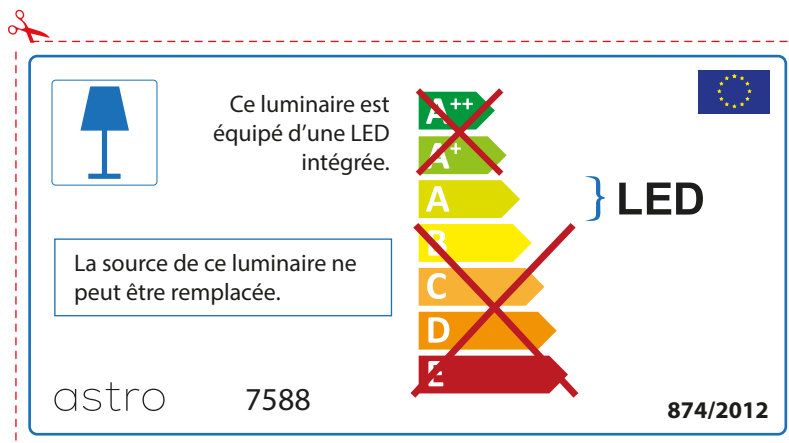

ENGLISH

Please check lamp dimensions for suitable fitting with your luminaire, as lamp sizes may vary between brands

astro 7588

 This luminaire contains built-in LED lamps.

~~A++~~
~~A+~~
A } LED
~~B~~
~~C~~
~~D~~
~~E~~

The LED lamps cannot be changed in the luminaire.

874/2012 

 This luminaire contains built-in LED lamps. 

The LED lamps cannot be changed in the luminaire.

~~A++~~
~~A+~~
A } LED
~~B~~
~~C~~
~~D~~
~~E~~

astro 7588 874/2012

FRENCH

Prenez soin de vérifier le dimensions des lampes (celles-ci varient selon les fournisseurs) afin de vous assurer qu'elles rentrent physiquement dans le luminaire

ITALIAN

Si prega di verificare le dimensioni della lampada per il montaggio adatto con il suo apparecchio di illuminazione, perché le dimensioni della lampada può variare tra le marche