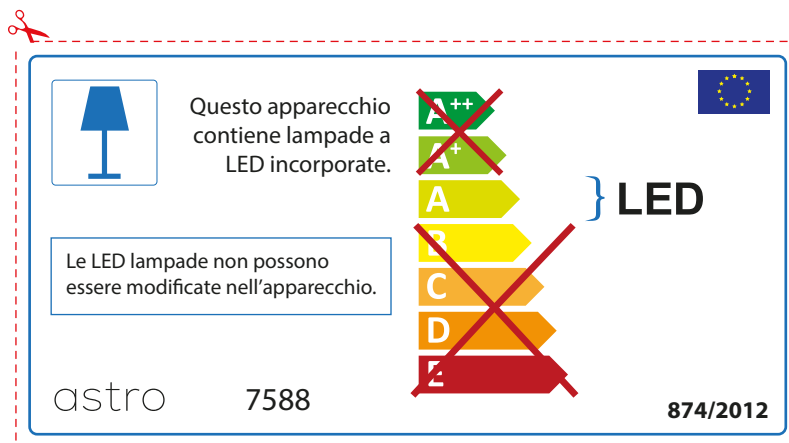

ENGLISH

Please check lamp dimensions for suitable fitting with your luminaire, as lamp sizes may vary between brands

astro 7588

 This luminaire contains built-in LED lamps.

~~A++~~
~~A+~~
A } LED
~~B~~
~~C~~
~~D~~
~~E~~

The LED lamps cannot be changed in the luminaire.

874/2012 

 This luminaire contains built-in LED lamps. 

The LED lamps cannot be changed in the luminaire.

~~A++~~
~~A+~~
A } LED
~~B~~
~~C~~
~~D~~
~~E~~

astro 7588 874/2012

FRENCH

Prenez soin de vérifier le dimensions des lampes (celles-ci varient selon les fournisseurs) afin de vous assurer qu'elles rentrent physiquement dans le luminaire

ITALIAN

Si prega di verificare le dimensioni della lampada per il montaggio adatto con il suo apparecchio di illuminazione, perché le dimensioni della lampada può variare tra le marche