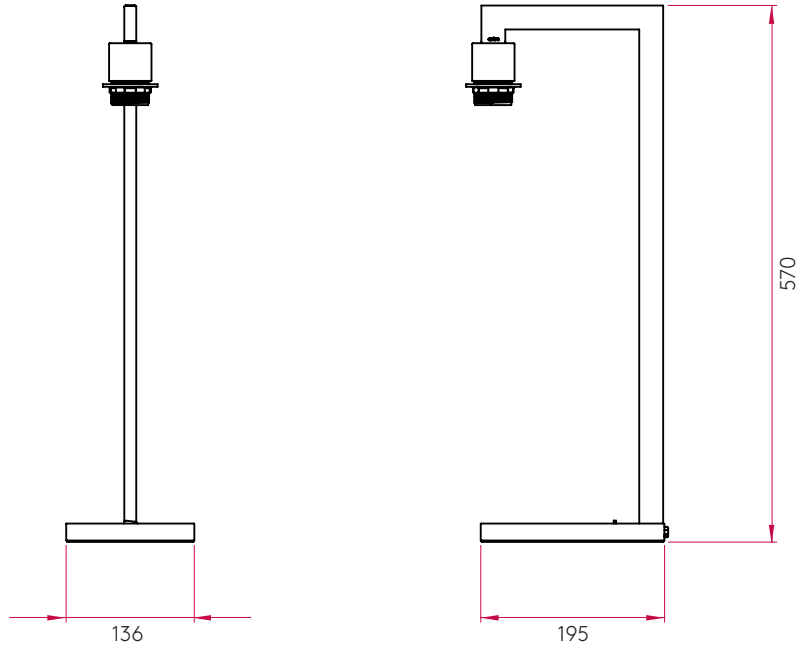

PRODUCT ELEVATIONS

WITHOUT SHADE