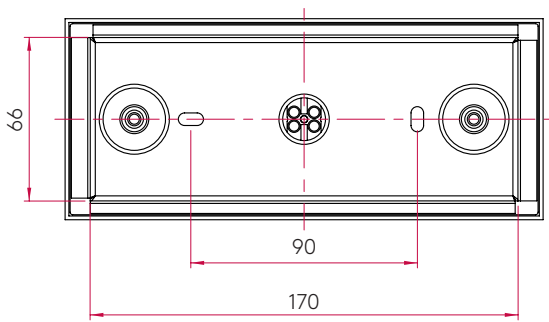

### GENERAL

<b>FINISH:</b>	Polished Chrome	<b>CABLE LENGTH:</b>	Not Applicable
<b>MAIN MATERIAL:</b>	Metal - Zinc	<b>GROSS WEIGHT:</b>	1.2 (kg)
<b>DIMENSIONS:</b>	H: 80mm W: 190mm D: 173mm	<b>CLASS:</b>	CE (Class II)
<b>INSTALLATION ORIENTATION:</b>	Wall Mount - Horizontal	<b>IP RATING:</b>	IP20
<b>CUT OUT HOLE:</b>	Not Applicable	<b>BATHROOM ZONE:</b>	Zone 3
<b>RECESS DEPTH:</b>	60 mm	<b>VOLTAGE:</b>	Mains 230V
<b>FIRE RATING:</b>	Not Applicable	<b>PRODUCT F MARK:</b>	Suitable for mounting on flammable materials

# PRODUCT ELEVATIONS

---

TOP

FRONT

BACK

SIDE