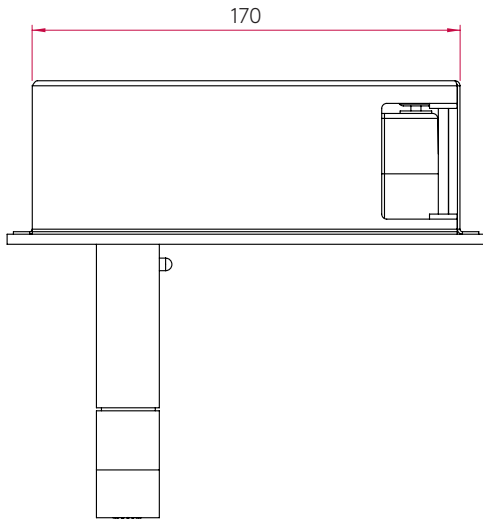

### GENERAL

<b>FINISH:</b>	Polished Chrome	<b>CABLE LENGTH:</b>	Not Applicable
<b>MAIN MATERIAL:</b>	Metal - Zinc	<b>GROSS WEIGHT:</b>	1.2 (kg)
<b>DIMENSIONS:</b>	H: 80mm W: 190mm D: 173mm	<b>CLASS:</b>	CE (Class II)
<b>INSTALLATION ORIENTATION:</b>	Wall Mount - Horizontal	<b>IP RATING:</b>	IP20
<b>CUT OUT HOLE:</b>	Not Applicable	<b>BATHROOM ZONE:</b>	Zone 3
<b>RECESS DEPTH:</b>	60 mm	<b>VOLTAGE:</b>	Mains 230V
<b>FIRE RATING:</b>	Not Applicable	<b>PRODUCT F MARK:</b>	Suitable for mounting on flammable materials

## ADDITIONAL INFORMATION

BOX QUANTITY X6

# PRODUCT ELEVATIONS

---

TOP

FRONT

BACK

SIDE