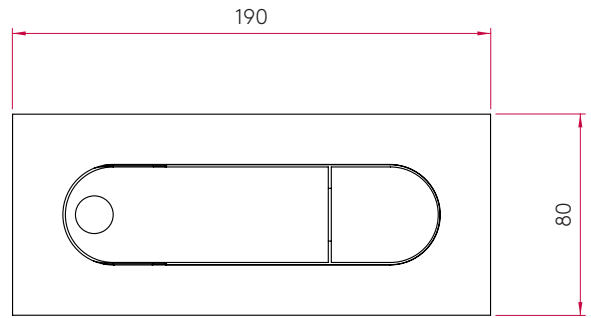

### GENERAL

<b>FINISH:</b>	Polished Chrome	<b>CABLE LENGTH:</b>	Not Applicable
<b>MAIN MATERIAL:</b>	Metal - Zinc	<b>GROSS WEIGHT:</b>	1.2 (kg)
<b>DIMENSIONS:</b>	H: 80mm W: 190mm D: 173mm	<b>CLASS:</b>	CE (Class II)
<b>INSTALLATION ORIENTATION:</b>	Wall Mount - Horizontal	<b>IP RATING:</b>	IP20
<b>CUT OUT HOLE:</b>	Not Applicable	<b>BATHROOM ZONE:</b>	Zone 3
<b>RECESS DEPTH:</b>	60 mm	<b>VOLTAGE:</b>	Mains 230V
<b>FIRE RATING:</b>	Not Applicable	<b>PRODUCT F MARK:</b>	Suitable for mounting on flammable materials

### LAMP

<b>LIGHT SOURCE:</b>	High-Power LED	<b>MACADAM ELIPSE:</b>	3-Step
<b>MAXIMUM WATTAGE:</b>	3W	<b>UGR:</b>	Not Applicable
<b>MAXIMUM LAMP LENGTH:</b>	Not Applicable	<b>BEAM ANGLE:</b>	25.6 (Degrees)
<b>LAMP INCLUDED?</b>	Yes (Integral)	<b>TILT ADJUSTMENT ANGLE:</b>	180 (Degrees)
<b>LUMINOUS FLUX:</b>	114.1 (lm)	<b>ROTATION ADJUSTMENT ANGLE:</b>	90 (Degrees)
<b>COLOUR TEMP:</b>	2700 (K)	<b>AVERAGE LIFESPAN:</b>	54,000 (Hrs)
<b>CRI:</b>	85	<b>L70:</b>	To Be Advised
<b>R9:</b>	20.6		

## ADDITIONAL INFORMATION

BOX QUANTITY X6

# PRODUCT ELEVATIONS

---

TOP

FRONT

BACK

SIDE