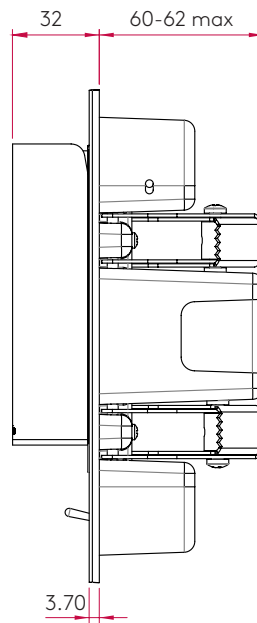

FUSE SWITCHED 0997

SKU 1215002

astro

PRODUCT SPECIFICATION

GENERAL

FINISH:	Bronze Plated	CABLE LENGTH:	Not Applicable
MAIN MATERIAL:	Metal - Aluminium	GROSS WEIGHT:	1.85 (kg)
DIMENSIONS:	H: 180mm W: 75mm D: 62mm	CLASS:	CE (Class II)
INSTALLATION ORIENTATION:	Wall Mount	IP RATING:	IP20
CUT OUT HOLE:	Not Applicable	BATHROOM ZONE:	Zone 3
RECESS DEPTH:	62mm	VOLTAGE:	Mains 230V
FIRE RATING:	Not Applicable	PRODUCT F MARK:	Suitable for mounting on flammable materials

LAMP

LIGHT SOURCE:	High Power LED	MACADAM ELIPSE:	6-Step
MAXIMUM WATTAGE:	3W	UGR:	Not Applicable
MAXIMUM LAMP LENGTH:	Not Applicable	BEAM ANGLE:	16 (Degrees)
LAMP INCLUDED?	Yes (Integral)	TILT ADJUSTMENT ANGLE:	90 (Degrees)
LUMINOUS FLUX:	80.88 (lm)	ROTATION ADJUSTMENT ANGLE:	330 (Degrees)
COLOUR TEMP:	3000 (K)	AVERAGE LIFESPAN:	54,000 (Hrs)
CRI:	80	L70:	To Be Advised
R9:	10.8		

ADDITIONAL INFORMATION

BOX QUANTITY X8

PRODUCT ELEVATIONS

TOP

FRONT

SIDE

BACK