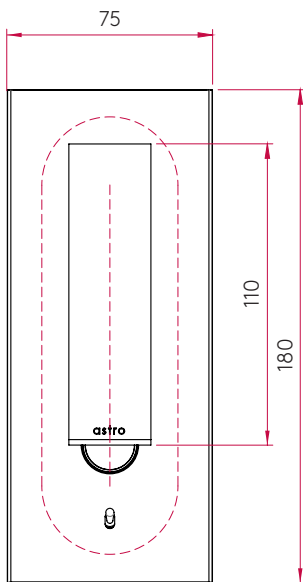

FUSE SWITCHED 0997

SKU 1215002

astro

PRODUCT SPECIFICATION

GENERAL

FINISH:	Bronze Plated	CABLE LENGTH:	Not Applicable
MAIN MATERIAL:	Metal - Aluminium	GROSS WEIGHT:	1.85 (kg)
DIMENSIONS:	H: 180mm W: 75mm D: 62mm	CLASS:	CE (Class II)
INSTALLATION ORIENTATION:	Wall Mount	IP RATING:	IP20
CUT OUT HOLE:	Not Applicable	BATHROOM ZONE:	Zone 3
RECESS DEPTH:	62mm	VOLTAGE:	Mains 230V
FIRE RATING:	Not Applicable	PRODUCT F MARK:	Suitable for mounting on flammable materials

LAMP

LIGHT SOURCE:	High Power LED	MACADAM ELIPSE:	6-Step
MAXIMUM WATTAGE:	3W	UGR:	Not Applicable
MAXIMUM LAMP LENGTH:	Not Applicable	BEAM ANGLE:	16 (Degrees)
LAMP INCLUDED?	Yes (Integral)	TILT ADJUSTMENT ANGLE:	90 (Degrees)
LUMINOUS FLUX:	80.88 (lm)	ROTATION ADJUSTMENT ANGLE:	330 (Degrees)
COLOUR TEMP:	3000 (K)	AVERAGE LIFESPAN:	54,000 (Hrs)
CRI:	80	L70:	To Be Advised
R9:	10.8		

ADDITIONAL INFORMATION

BOX QUANTITY X8

PRODUCT ELEVATIONS

TOP

FRONT

SIDE

BACK