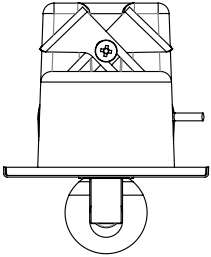

FUSE UNSWITCHED 7552

SKU 1215016

astro

PRODUCT SPECIFICATION

GENERAL

FINISH:	Matt Gold	CABLE LENGTH:	Not Applicable
MAIN MATERIAL:	Metal - Aluminium	GROSS WEIGHT:	1.85(kg)
DIMENSIONS:	H:180mm W:75mm D:62mm	CLASS:	CE (Class II)
INSTALLATION ORIENTATION:	Wall Mount - Horizontal/Vertical	IP RATING:	IP20
CUT OUT HOLE:	Not Applicable	BATHROOM ZONE:	Zone 3
RECESS DEPTH:	62mm	VOLTAGE:	Mains 230V
FIRE RATING:	Not Applicable	PRODUCT F MARK:	Suitable for mounting on flammable materials

LAMP

LIGHT SOURCE:	High-Power LED	MACADAM ELIPSE:	3-Step
MAXIMUM WATTAGE:	3W	UGR:	Not Applicable
MAXIMUM LAMP LENGTH:	Not Applicable	BEAM ANGLE:	16 (Degrees)
LAMP INCLUDED?	Yes (Integral)	TILT ADJUSTMENT ANGLE:	90 (Degrees)
LUMINOUS FLUX:	106 (lm)	ROTATION ADJUSTMENT ANGLE:	330(Degrees)
COLOUR TEMP:	3000 (K)	AVERAGE LIFESPAN:	54,000 (Hrs)
CRI:	80	L70:	To Be Advised
R9:	10.8		

ADDITIONAL INFORMATION

BOX QUANTITY X12

PRODUCT ELEVATIONS

TOP

FRONT

SIDE

BACK