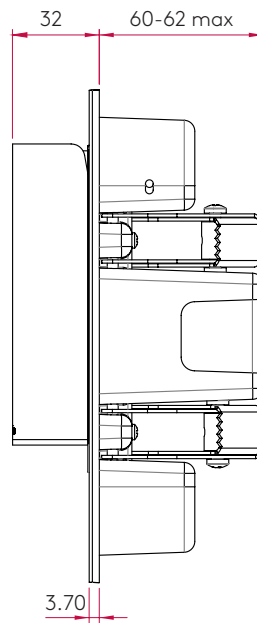

FUSE UNSWITCHED 7552

SKU 1215016

astro

PRODUCT SPECIFICATION

GENERAL

FINISH:	Matt Gold	CABLE LENGTH:	Not Applicable
MAIN MATERIAL:	Metal - Aluminium	GROSS WEIGHT:	1.85(kg)
DIMENSIONS:	H:180mm W:75mm D:62mm	CLASS:	CE (Class II)
INSTALLATION ORIENTATION:	Wall Mount - Horizontal/Vertical	IP RATING:	IP20
CUT OUT HOLE:	Not Applicable	BATHROOM ZONE:	Zone 3
RECESS DEPTH:	62mm	VOLTAGE:	Mains 230V
FIRE RATING:	Not Applicable	PRODUCT F MARK:	Suitable for mounting on flammable materials

LAMP

LIGHT SOURCE:	High-Power LED	MACADAM ELIPSE:	3-Step
MAXIMUM WATTAGE:	3W	UGR:	Not Applicable
MAXIMUM LAMP LENGTH:	Not Applicable	BEAM ANGLE:	16 (Degrees)
LAMP INCLUDED?	Yes (Integral)	TILT ADJUSTMENT ANGLE:	90 (Degrees)
LUMINOUS FLUX:	106 (lm)	ROTATION ADJUSTMENT ANGLE:	330(Degrees)
COLOUR TEMP:	3000 (K)	AVERAGE LIFESPAN:	54,000 (Hrs)
CRI:	80	L70:	To Be Advised
R9:	10.8		

ADDITIONAL INFORMATION

BOX QUANTITY X12

PRODUCT ELEVATIONS

TOP

FRONT

SIDE

BACK