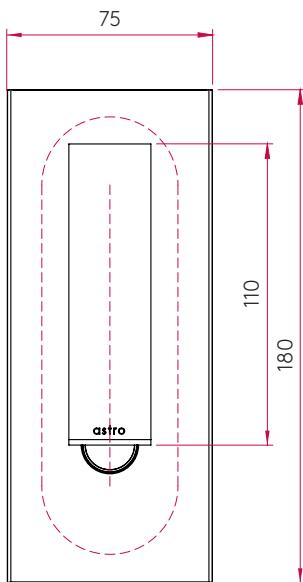

FUSE UNSWITCHED 7552

SKU 1215016

astro

PRODUCT SPECIFICATION

GENERAL

FINISH:	Matt Gold	CABLE LENGTH:	Not Applicable
MAIN MATERIAL:	Metal - Aluminium	GROSS WEIGHT:	1.85(kg)
DIMENSIONS:	H:180mm W:75mm D:62mm	CLASS:	CE (Class II)
INSTALLATION ORIENTATION:	Wall Mount - Horizontal/Vertical	IP RATING:	IP20
CUT OUT HOLE:	Not Applicable	BATHROOM ZONE:	Zone 3
RECESS DEPTH:	62mm	VOLTAGE:	Mains 230V
FIRE RATING:	Not Applicable	PRODUCT F MARK:	Suitable for mounting on flammable materials

LAMP

LIGHT SOURCE:	High-Power LED	MACADAM ELIPSE:	3-Step
MAXIMUM WATTAGE:	3W	UGR:	Not Applicable
MAXIMUM LAMP LENGTH:	Not Applicable	BEAM ANGLE:	16 (Degrees)
LAMP INCLUDED?	Yes (Integral)	TILT ADJUSTMENT ANGLE:	90 (Degrees)
LUMINOUS FLUX:	106 (lm)	ROTATION ADJUSTMENT ANGLE:	330(Degrees)
COLOUR TEMP:	3000 (K)	AVERAGE LIFESPAN:	54,000 (Hrs)
CRI:	80	L70:	To Be Advised
R9:	10.8		

ADDITIONAL INFORMATION

BOX QUANTITY X12

PRODUCT ELEVATIONS

TOP

FRONT

SIDE

BACK