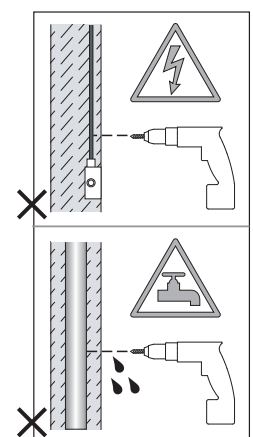

IT Tutti i prodotti che includono ballast elettronici non devono essere installati sugli stessi circuiti elettrici come anche prodotti con carichi induttivi quali lampadari a fluorescenza magnetica, motori o ventilatori. I carichi induttivi possono generare scariche eccessive che possono danneggiare i ballast.

DE Produkte mit elektronischen Vorschaltgeräten/ Treibern dürfen nicht im selben Stromkreislauf installiert werden wie Verbraucher mit induktiven Lasten, z.B. magnetische Leuchtstofflampen, Motoren oder Ventilatoren. Induktive Lasten können übermäßige Spannungsspitzen erzeugen, die elektronische Vorschaltgeräte beschädigen könnten.

GB
PLEASE READ THE INSTRUCTIONS CAREFULLY
BEFORE COMMENCING ASSEMBLY

Live: Normally Brown / Red
Neutral: Normally Blue / Black
Earth: Normally Green / Yellow

FR
LIRE ATTENTIVEMENT LES INSTRUCTIONS
AVANT DE COMMENCER LE MONTAGE

Phase: Normalement Brun / Rouge
Neutre: Normalement Bleu / Noir
Terre: Normalement Vert / Jaune

IT
LEGGERE ATTENTAMENTE LE ISTRUZIONI
PRIMA DI COMINCIARE L'ASSEMBLAGGIO

Cavo positivo: normalmente marrone o rosso
Cavo neutro: normalmente blu o nero
Cavo terra: normalmente verde o giallo

DE
LESEN SIE BITTE DIE ANWEISUNGEN
SORGFALTIG DURCH, BEVOR SIE MIT DEM
ZUSAMMENBAUEN BEGINNEN

Phase: Normalerweise Braun / Rot
Nulleiter: Normalerweise Blau / Schwarz
Erde: Normalerweise Grün / Gelb

FOR WALL USE ONLY
Usage mural uniquement
Solo per uso a parete
Nur zur Verwendung als Wandleuchte