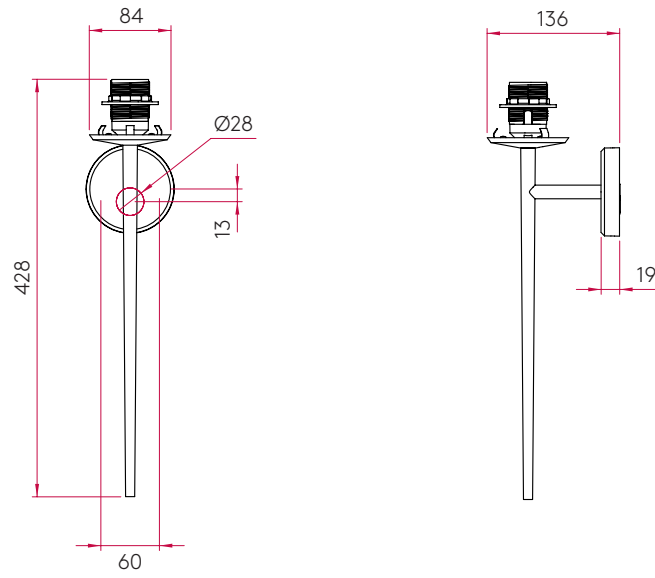

PRODUCT ELEVATIONS

WITHOUT SHADE