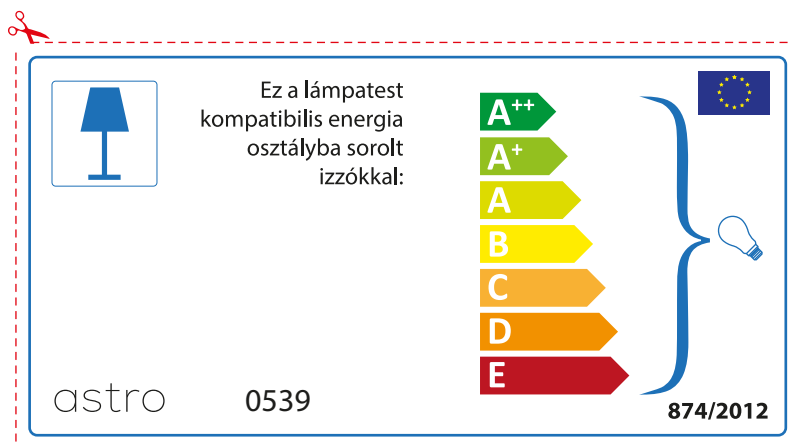

HUNGARIAN

Kérjük, ellenőrizze, hogy a fényforrások foglalata megfelel-e a lámpatest által előírtaknak, ugyanis a különböző márkák eltérhetnek egymástól