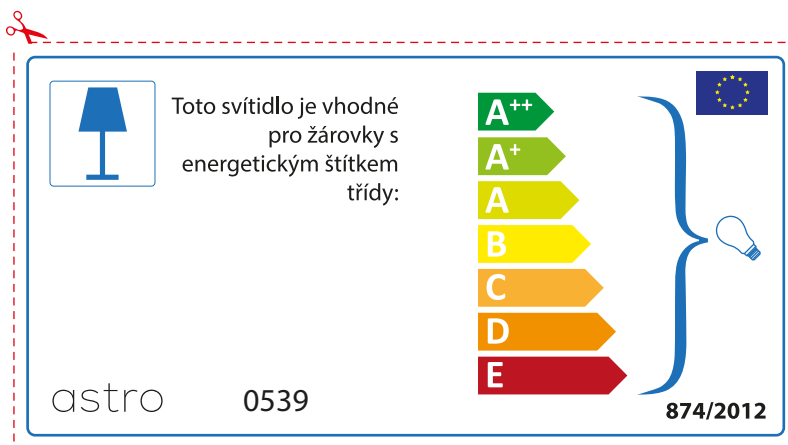

CZECH

Zkontrolujte prosím rozměr světelného zdroje pro svítidlo, protože se liší u různých značek