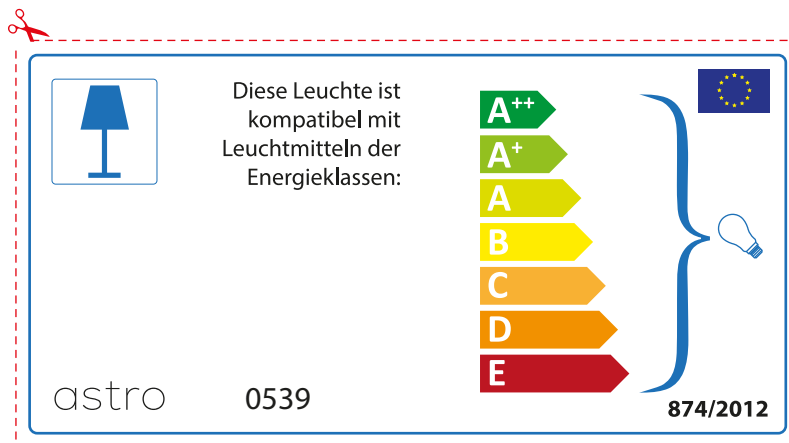

GERMAN

Bitte überprüfen Sie, ob die Abmessungen der Lampe für die Armatur passend sind, da die Größe der Lampen zwischen verschiedenen Marken variieren können