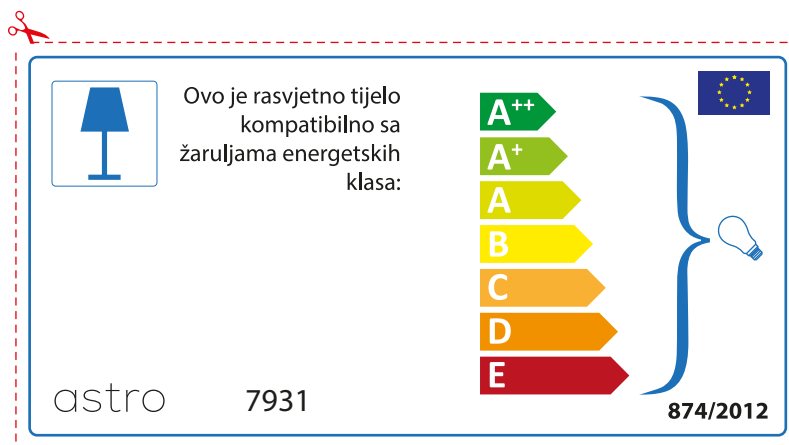

874/2012 

Detailed description: This is a rectangular label for an astro 7931 luminaire. It features a blue lamp icon in a box on the left. To its right, text states compatibility with bulbs of energy classes A++ through E. A vertical stack of seven colored arrows (green, light green, yellow, orange, red-orange, red) represents these classes. A blue bracket on the right groups all classes and points to a lightbulb icon. The label includes the model number '7931', the regulation number '874/2012', and the EU flag.

 This luminaire is compatible with bulbs of the energy classes:

A++
A+
A
B
C
D
E

astro 7931  874/2012

Detailed description: This is a rectangular label for an astro 7931 luminaire, oriented horizontally. It features a blue lamp icon in a box on the left. To its right, text states compatibility with bulbs of energy classes A++ through E. A vertical stack of seven colored arrows (green, light green, yellow, orange, red-orange, red) represents these classes. A blue bracket on the right groups all classes and points to a lightbulb icon. The label includes the model number '7931', the regulation number '874/2012', and the EU flag.

A++
A+
A
B
C
D
E

874/2012 

 Corpurile de iluminat sunt compatibile cu surse de lumina din clasa:

A++
A+
A
B
C
D
E

astro 7931 

874/2012

CROATIAN

Provjerite veličinu žarulje prije umetanja u rasvjetno tijelo jer se veličina žarulja razlikuje ovisno o proizvođaču

SPANISH

Por favor, comprobar las dimensiones de las lámparas para esta luminaria. Las dimensiones de las lámparas pueden variar entre las diferentes marcas

astro 7931

 Esta luminaria es compatible con lámparas de clase energética: