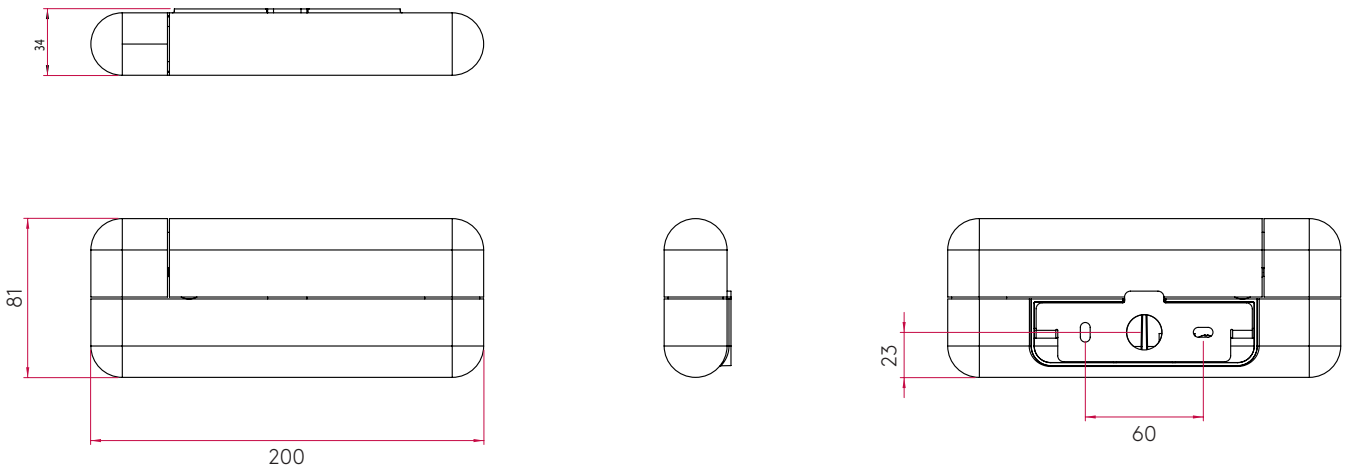

PRODUCT SPECIFICATION

GENERAL

FINISH:	Polished Chrome	CABLE LENGTH:	Not Applicable
MAIN MATERIAL:	Metal - Zinc	GROSS WEIGHT:	1.1600 (kg)
DIMENSIONS:	H: 81mm W: 200mm D: 34mm	CLASS:	CE (Class I)
INSTALLATION ORIENTATION:	Wall Mount - Horizontal	IP RATING:	IP20
CUT OUT HOLE:	Not Applicable	BATHROOM ZONE:	Zone 3
RECESS DEPTH:	Not Applicable	VOLTAGE:	Mains 230V
FIRE RATING:	Not Applicable	PRODUCT F MARK:	Suitable for mounting on flammable materials

LAMP

LIGHT SOURCE:	High-Power LED	MACADAM ELLIPSE:	3-Step
MAXIMUM WATTAGE:	1W	UGR:	Not Applicable
MAXIMUM LAMP LENGTH:	Not Applicable	BEAM ANGLE:	20.8 (Degrees)
LAMP INCLUDED?	Yes (Integral)	TILT ADJUSTMENT ANGLE:	180 (Degrees)
LUMINOUS FLUX:	61.13 (lm)	ROTATION ADJUSTMENT ANGLE:	180 (Degrees)
COLOUR TEMP:	2700 (K)	AVERAGE LIFESPAN:	60,000 (Hrs)
CRI:	80	L70:	To Be Advised
R9:	22.2		

ADDITIONAL INFORMATION

BOX QUANTITY X6

PRODUCT ELEVATIONS

CLOSED

OPEN