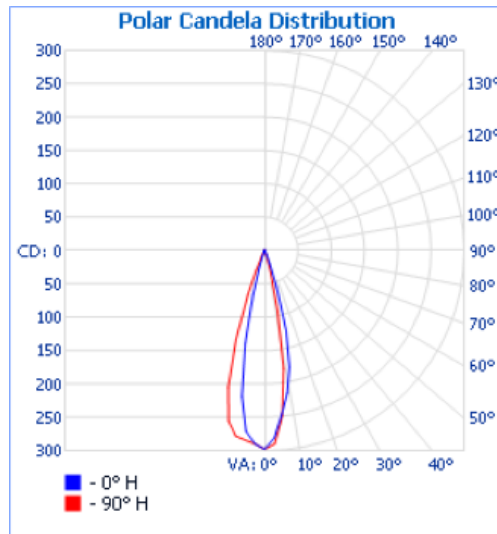

TOSCA LED 7548

SKU 1157007

astro

PRODUCT SPECIFICATION

GENERAL

FINISH:	Matt Gold	CABLE LENGTH:	Not Applicable
MAIN MATERIAL:	Metal - Zinc	GROSS WEIGHT:	1.17 (kg)
DIMENSIONS:	H: 45mm W: 200mm D: 43mm	CLASS:	CE (Class I)
INSTALLATION ORIENTATION:	Wall Mount - Horizontal	IP RATING:	IP20
CUT OUT HOLE:	Not Applicable	BATHROOM ZONE:	Zone 3
RECESS DEPTH:	Not Applicable	VOLTAGE:	Mains 230V
FIRE RATING:	Not Applicable	PRODUCT F MARK:	Suitable for mounting on flammable materials

LAMP

LIGHT SOURCE:	High-Power LED	MACADAM ELIPSE:	3-Step
MAXIMUM WATTAGE:	1W	UGR:	Not Applicable
MAXIMUM LAMP LENGTH:	Not Applicable	BEAM ANGLE:	25.5 (Degrees)
LAMP INCLUDED?	Yes (Integral)	TILT ADJUSTMENT ANGLE:	180 (Degrees)
LUMINOUS FLUX:	61.13 (lm)	ROTATION ADJUSTMENT ANGLE:	135 (Degrees)
COLOUR TEMP:	2700 (K)	AVERAGE LIFESPAN:	60,000 (Hrs)
CRI:	80	L70:	To Be Advised
R9:	To Be Advised		

ELECTRICAL

SWITCHED:	Yes	SUPPLY FREQUENCY:	50/60 (Hz)
DIMMABLE:	No	DRIVER / BALLAST VOLTAGE:	100-240 (V)
DIMMING METHOD:	Not Applicable	DRIVER AVERAGE LIFESPAN:	30,000 (Hrs)
DRIVER OUTPUT CURRENT:	350 (mA)	EFFICACY:	27.41 (lm/W)
DRIVER OUTPUT VOLTAGE:	Not Applicable	DRIVER / BALLAST INCLUDED?	Yes (Integral)

ADDITIONAL INFORMATION

BOX QUANTITY X6