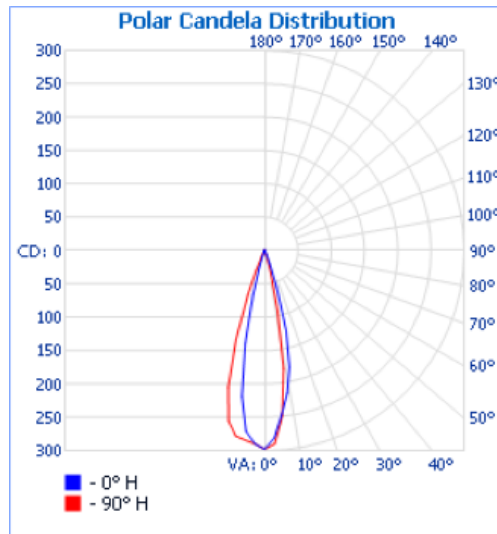

TOSCA LED 0850

SKU 1157003

astro

PRODUCT SPECIFICATION

GENERAL

FINISH:	Polished Chrome	CABLE LENGTH:	Not Applicable
MAIN MATERIAL:	Metal - Zinc	GROSS WEIGHT:	1.02 (kg)
DIMENSIONS:	H: 45mm W: 200mm D: 43mm	CLASS:	CE (Class I)
INSTALLATION ORIENTATION:	Wall Mount - Horizontal	IP RATING:	IP20
CUT OUT HOLE:	Not Applicable	BATHROOM ZONE:	Zone 3
RECESS DEPTH:	Not Applicable	VOLTAGE:	Mains 230V
FIRE RATING:	Not Applicable	PRODUCT F MARK:	Suitable for mounting on flammable materials

LAMP

LIGHT SOURCE:	High-Power LED	MACADAM ELIPSE:	3-Step
MAXIMUM WATTAGE:	1W	UGR:	Not Applicable
MAXIMUM LAMP LENGTH:	Not Applicable	BEAM ANGLE:	25.5 (Degrees)
LAMP INCLUDED?	Yes (Integral)	TILT ADJUSTMENT ANGLE:	180 (Degrees)
LUMINOUS FLUX:	61.13 (lm)	ROTATION ADJUSTMENT ANGLE:	135 (Degrees)
COLOUR TEMP:	2700 (K)	AVERAGE LIFESPAN:	60,000 (Hrs)
CRI:	80	L70:	To Be Advised
R9:	To Be Advised		