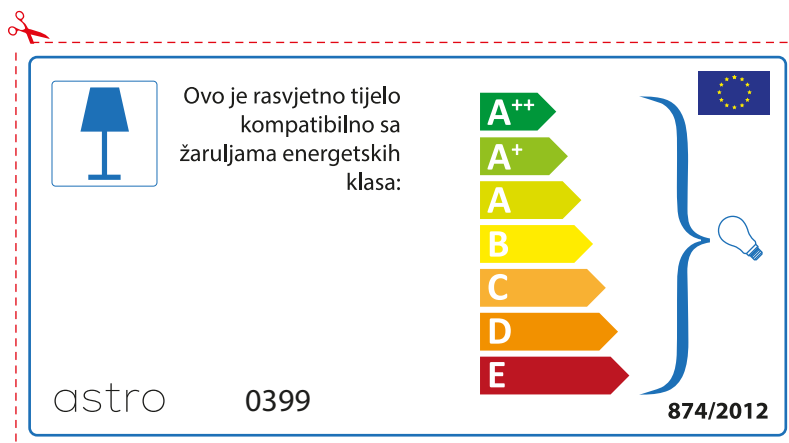

CROATIAN

Provjerite veličinu žarulje prije umetanja u rasvjetno tijelo jer se veličina žarulja razlikuje ovisno o proizvođaču