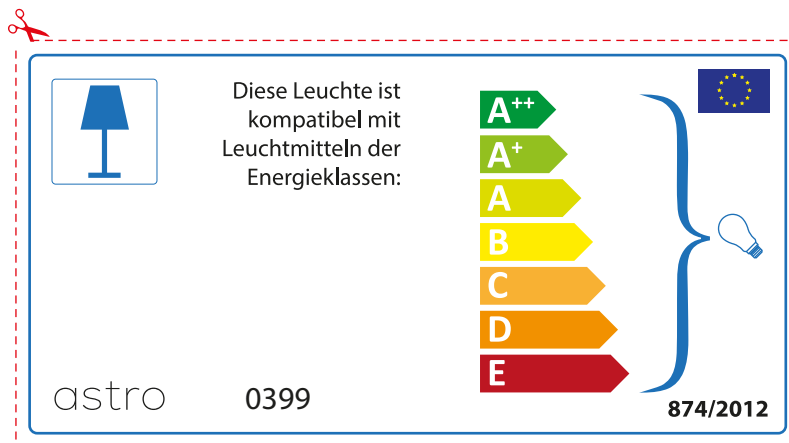

astro 0399

 Ce luminaire est compatible avec des sources de classes:

A++
A+
A
B
C
D
E

874/2012 

Detailed description: This is a rectangular label for an Astro 0399 luminaire. It features a blue lamp icon in a box on the left. To its right, the text states 'Ce luminaire est compatible avec des sources de classes:'. Below this is a vertical energy efficiency scale with seven colored arrows pointing right, labeled A++ (green), A+ (light green), A (yellow-green), B (yellow), C (orange), D (dark orange), and E (red). A blue bracket on the right side of the scale groups all seven classes together, with a small lightbulb icon at the end of the bracket. At the bottom left, the text '874/2012' is displayed, and at the bottom right is the European Union flag. A red dashed border surrounds the label, with a pair of scissors icon at the top left corner.

 Ce luminaire est compatible avec des sources de classes:

A++
A+
A
B
C
D
E

astro 0399

874/2012

Detailed description: This is a rectangular label for an Astro 0399 luminaire, identical in content to the one above but with a different layout. The lamp icon is in a box on the left. The text 'Ce luminaire est compatible avec des sources de classes:' is positioned to the right of the icon. The energy efficiency scale (A++ to E) is on the right, with a blue bracket and a lightbulb icon to its right. The EU flag is located at the top right. The text 'astro 0399' is at the bottom left, and '874/2012' is at the bottom right. A red dashed border surrounds the label, with a pair of scissors icon at the top left corner.

A++
A+
A
B
C
D
E

874/2012 

 Questo apparecchio è compatibile con le lampade delle classi energetiche:

A++
A+
A
B
C
D
E

astro 0399

 874/2012

GERMAN

Bitte überprüfen Sie, ob die Abmessungen der Lampe für die Armatur passend sind, da die Größe der Lampen zwischen verschiedenen Marken variieren können