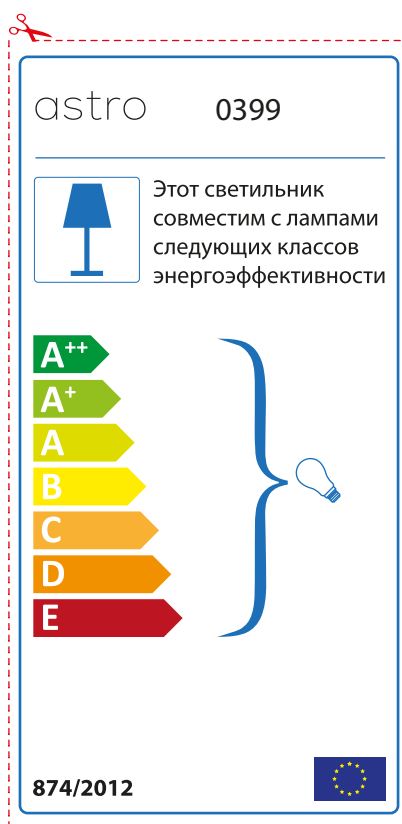

astro 0399

 Ce luminaire est compatible avec des sources de classes:

A++
A+
A
B
C
D
E

874/2012 

Detailed description: This is a rectangular label for an Astro 0399 luminaire. It features a blue lamp icon in a box on the left. To its right, the text states 'Ce luminaire est compatible avec des sources de classes:'. Below this is a vertical energy efficiency scale with seven colored arrows pointing right, labeled A++ (green), A+ (light green), A (yellow-green), B (yellow), C (orange), D (dark orange), and E (red). A blue bracket on the right side of the scale groups all seven classes together, with a small lightbulb icon at the end of the bracket. At the bottom left, the text '874/2012' is displayed, and at the bottom right is the European Union flag. A red dashed border surrounds the label, with a pair of scissors icon at the top left corner.

 Ce luminaire est compatible avec des sources de classes:

A++
A+
A
B
C
D
E

astro 0399

874/2012

Detailed description: This is a rectangular label for an Astro 0399 luminaire, identical in content to the one above but with a different layout. The lamp icon is in a box on the left. The text 'Ce luminaire est compatible avec des sources de classes:' is positioned to the right of the icon. The energy efficiency scale (A++ to E) is on the right, with a blue bracket and a lightbulb icon to its right. The EU flag is located at the top right. The text 'astro 0399' is at the bottom left, and '874/2012' is at the bottom right. A red dashed border surrounds the label, with a pair of scissors icon at the top left corner.

A++
A+
A
B
C
D
E

astro 0399

 874/2012

CZECH

Zkontrolujte prosím rozměr světelného zdroje pro svítidlo, protože se liší u různých značek

RUSSIAN

Просьба проверить размеры лампы для установки в этот светильник, поскольку размеры ламп могут отличаться в зависимости от производителя