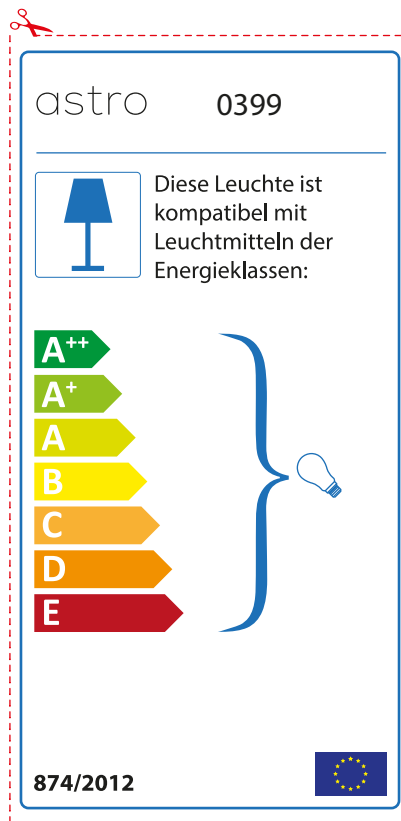

astro 0399

 Ce luminaire est compatible avec des sources de classes:

A++
A+
A
B
C
D
E

874/2012 

Detailed description: This is a rectangular label for an Astro 0399 luminaire. It features a blue lamp icon in a box on the left. To its right, the text states 'Ce luminaire est compatible avec des sources de classes:'. Below this is a vertical energy efficiency scale with seven colored arrows pointing right, labeled A++ (green), A+ (light green), A (yellow-green), B (yellow), C (orange), D (dark orange), and E (red). A blue bracket on the right side of the scale groups all seven classes together, with a small lightbulb icon at the end of the bracket. At the bottom left, the text '874/2012' is displayed, and at the bottom right is the European Union flag. A red dashed border surrounds the label, with a pair of scissors icon at the top left corner.

 Ce luminaire est compatible avec des sources de classes:

A++
A+
A
B
C
D
E

astro 0399

874/2012

Detailed description: This is a rectangular label for an Astro 0399 luminaire, identical in content to the one above but with a different layout. The lamp icon is in a box on the left. The text 'Ce luminaire est compatible avec des sources de classes:' is positioned to the right of the icon. The energy efficiency scale (A++ to E) is on the right, with a blue bracket and a lightbulb icon to its right. The EU flag is located at the top right. The text 'astro 0399' is at the bottom left, and '874/2012' is at the bottom right. A red dashed border surrounds the label, with a pair of scissors icon at the top left corner.

A++
A+
A
B
C
D
E

874/2012 

 Questo apparecchio è compatibile con le lampade delle classi energetiche:

A++
A+
A
B
C
D
E

astro 0399

 874/2012

GERMAN

Bitte überprüfen Sie, ob die Abmessungen der Lampe für die Armatur passend sind, da die Größe der Lampen zwischen verschiedenen Marken variieren können