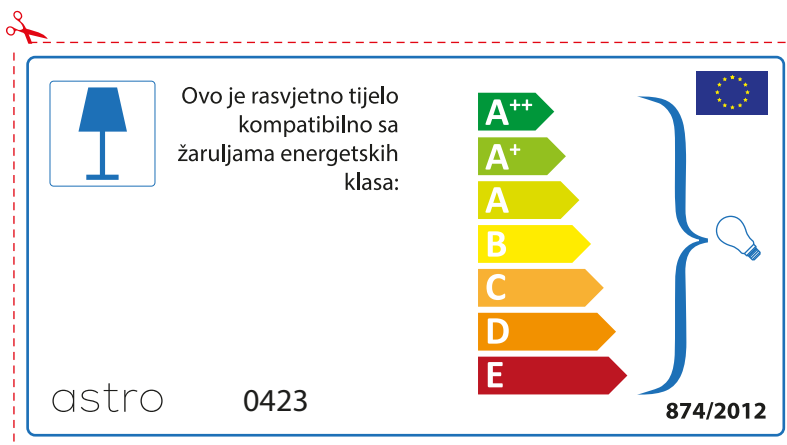

CROATIAN

Provjerite veličinu žarulje prije umetanja u rasvjetno tijelo jer se veličina žarulja razlikuje ovisno o proizvođaču