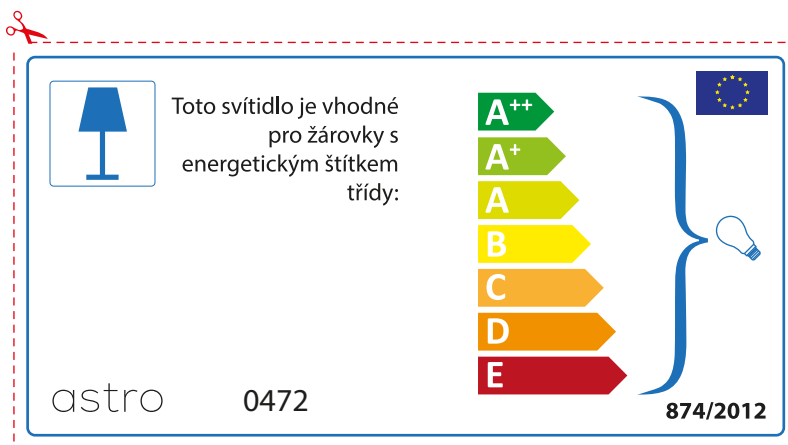

CZECH

Zkontrolujte prosím rozměr světelného zdroje pro svítidlo, protože se liší u různých značek