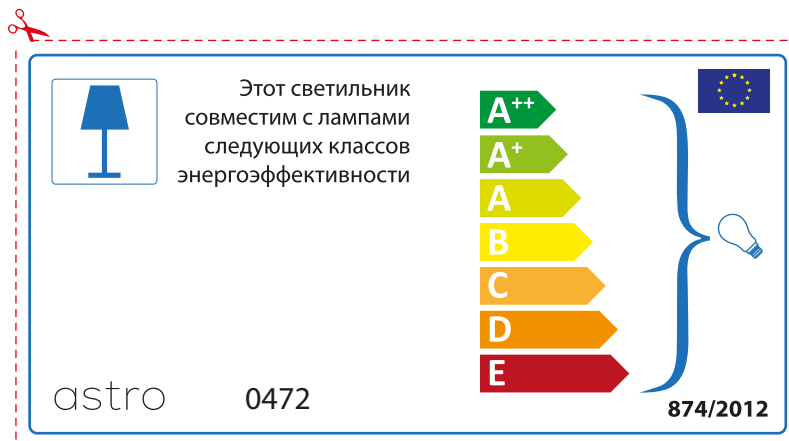

A++
A+
A
B
C
D
E

874/2012 

Detailed description: This is a rectangular label for an astro lamp model 0472. It features a blue lamp icon in a box on the left. To its right, the text states compatibility with light bulbs of energy classes A++ through E. A vertical stack of seven colored arrows (green, light green, yellow, orange, red-orange, red) represents these classes. A blue bracket on the right groups all classes and points to a light bulb icon. The bottom left contains the text '874/2012' and the bottom right contains the European Union flag. A red dashed border with a scissors icon at the top left indicates where to cut.

 Diese Leuchte ist kompatibel mit Leuchtmitteln der Energieklassen:

A++
A+
A
B
C
D
E

astro 0472  874/2012

Detailed description: This is a rectangular label for an astro lamp model 0472, oriented horizontally. It features a blue lamp icon in a box on the left. To its right, the text states compatibility with light bulbs of energy classes A++ through E. A vertical stack of seven colored arrows (green, light green, yellow, orange, red-orange, red) represents these classes. A blue bracket on the right groups all classes and points to a light bulb icon. The bottom left contains the text 'astro 0472' and the bottom right contains the European Union flag and the text '874/2012'. A red dashed border with a scissors icon at the top left indicates where to cut.

BULGARIAN

Моля проверете дали вида и размера на ел. лампите са подходящи за осветителното тяло

astro 0472

 Осветителното тяло е съвместимо с електрически лампи от енергиен клас:

A++
A+
A
B
C
D
E

874/2012 

 Осветителното тяло е съвместимо с електрически лампи от енергиен клас:

A++
A+
A
B
C
D
E

astro 0472 

874/2012

CZECH

Zkontrolujte prosím rozměr světelného zdroje pro svítidlo, protože se liší u různých značek

RUSSIAN

Просьба проверить размеры лампы для установки в этот светильник, поскольку размеры ламп могут отличаться в зависимости от производителя